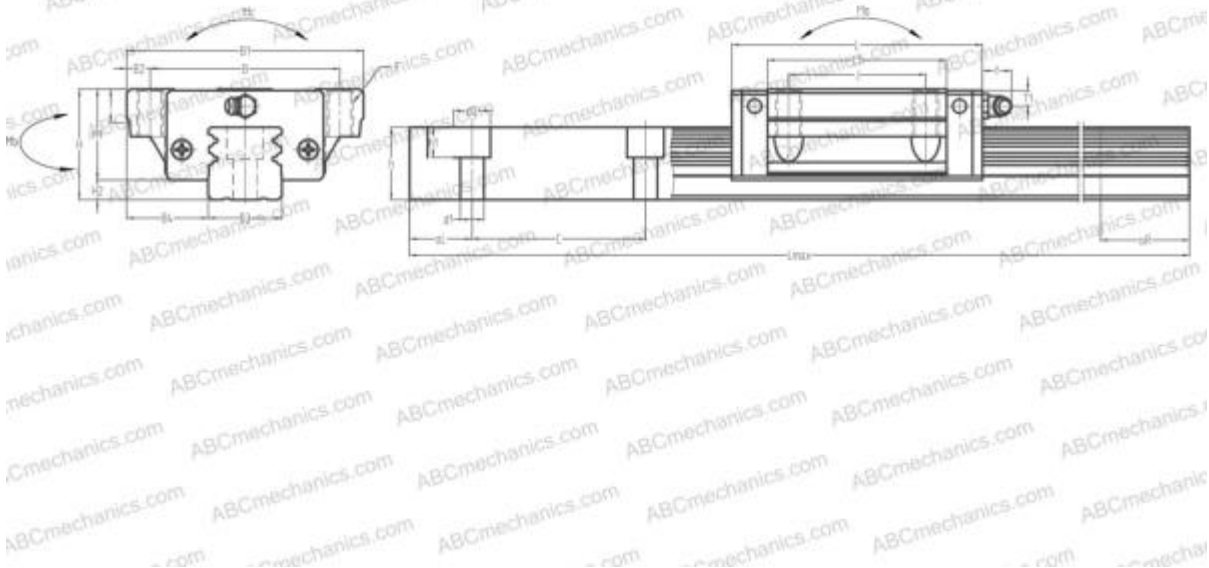

## LGW35HA HIWIN

Linear guides

TYPE: Monorail guidance systems, Recirculating balls, Four directional iso-load carrying type, High rigidity type, Flanged type, Low, Ball slide length - long, Mounting tap

### Technical specification

#### DIMENSIONS, MM

B1	100,000
H	48,000
L	133,400
B	82,000
J	62,000
L1	103,000
B2	9,000
B3	34,000
B4	33,000
H1	40,500
H2	7,500
T	12,000
T1	8,000
f	11,000
C	80,000

#### DIMENSIONS, MM

d1	9,000
d2	14,000
h	31,000
h1	12,000
L max	3000,000
aL	20,000
aR	20,000
F	M10x1.5x20