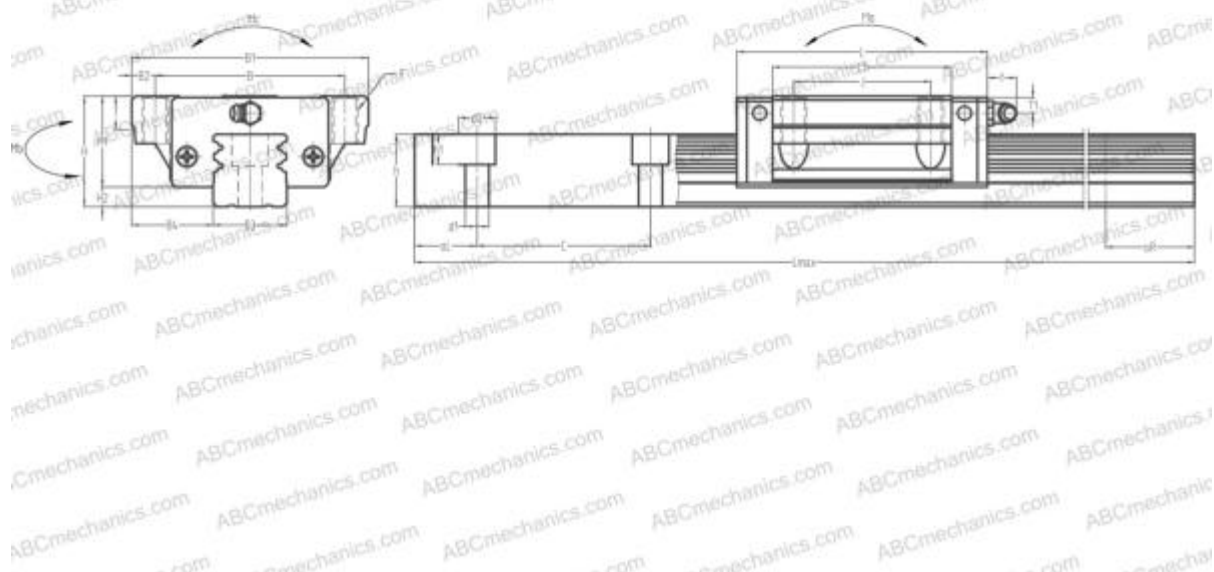

LGW65HA HIWIN

Linear guides

TYPE: Monorail guidance systems, Recirculating balls, Four directional iso-load carrying type, High rigidity type, Flanged type, Low, Ball slide length - long, Mounting tap

Technical specification

DIMENSIONS, MM

B1	170,000
H	90,000
L	244,600
B	142,000
J	110,000
L1	197,000
B2	14,000
B3	63,000
B4	53,500
H1	76,000
H2	14,000
T	23,000
T1	19,000
f	13,000
C	150,000

DIMENSIONS, MM

d1	18,000
d2	26,000
h	53,000
h1	22,000
L max	3000,000
aL	35,000
aR	35,000
F	M16x2x37

WEIGHT

Slide weight	12,300
Rail weight	25,100

MANUFACTURER

[HIWIN](#)

INTERCHANGE

ABC	LY65GL
NSK	LY65GL

INTERCHANGE

THK	HSR65LA
IKO	LWHTG65
STAR	1653-6