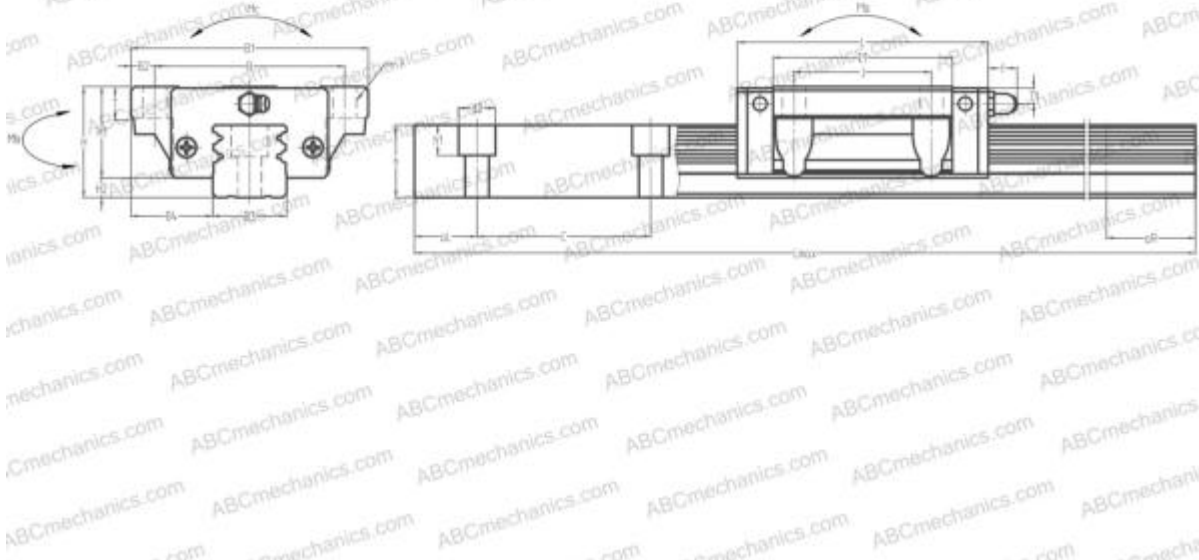

LY15FL ABC

Linear guides

TYPE: Monorail guidance systems, Recirculating balls, Four directional iso-load carrying type, High rigidity type, Flanged type, Low, Ball slide length - standard, Mounting bolt hole

Technical specification

DIMENSIONS, MM

B1	47,000
H	24,000
L	55,000
B	38,000
J	30,000
L1	39,000
B2	4,500
B3	15,000
B4	16,000
H1	19,500
H2	4,500
T	8,000
T1	5,000
f	3,000
C	60,000

DIMENSIONS, MM

d1	4,500
d2	7,500
h	14,000
h1	5,300
L max	2000,000
aL	20,000
aR	20,000
F	4.5x7

WEIGHT

Slide weight	0,200
Rail weight	1,600

MANUFACTURER

[ABC](#)

INTERCHANGE

NSK	LY15FL
THK	HSR15B

INTERCHANGE

IKO	LWH15..B
HIWIN	LGW15CB
STAR	1651-1