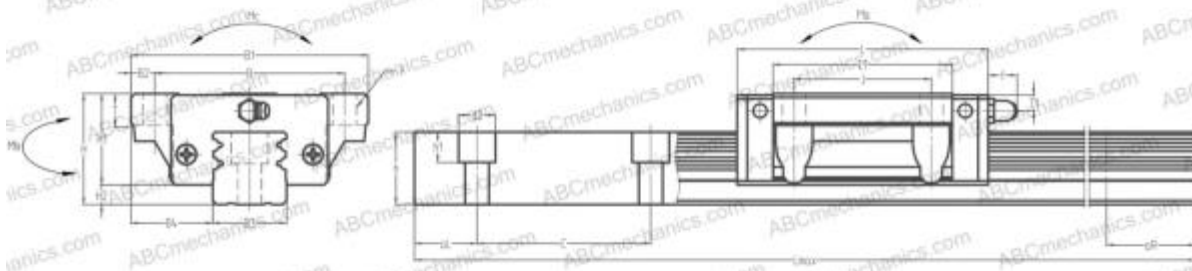

LGW15CB HIWIN

Linear guides

TYPE: Monorail guidance systems, Recirculating balls, Four directional iso-load carrying type, High rigidity type, Flanged type, Low, Ball slide length - standard, Mounting bolt hole

Technical specification

DIMENSIONS, MM

B1	47,000
H	24,000
L	55,000
B	38,000
J	30,000
L1	39,000
B2	4,500
B3	15,000
B4	16,000
H1	19,500
H2	4,500
T	8,000
T1	5,000
f	3,000
C	60,000

DIMENSIONS, MM

d1	4,500
d2	7,500
h	14,000
h1	5,300
L max	2000,000
aL	20,000
aR	20,000
F	4.5x7

WEIGHT

Slide weight	0,200
Rail weight	1,600

MANUFACTURER

[HIWIN](#)

INTERCHANGE

ABC	LY15FL
NSK	LY15FL

INTERCHANGE

THK	HSR15B
IKO	LWH15..B
STAR	1651-1