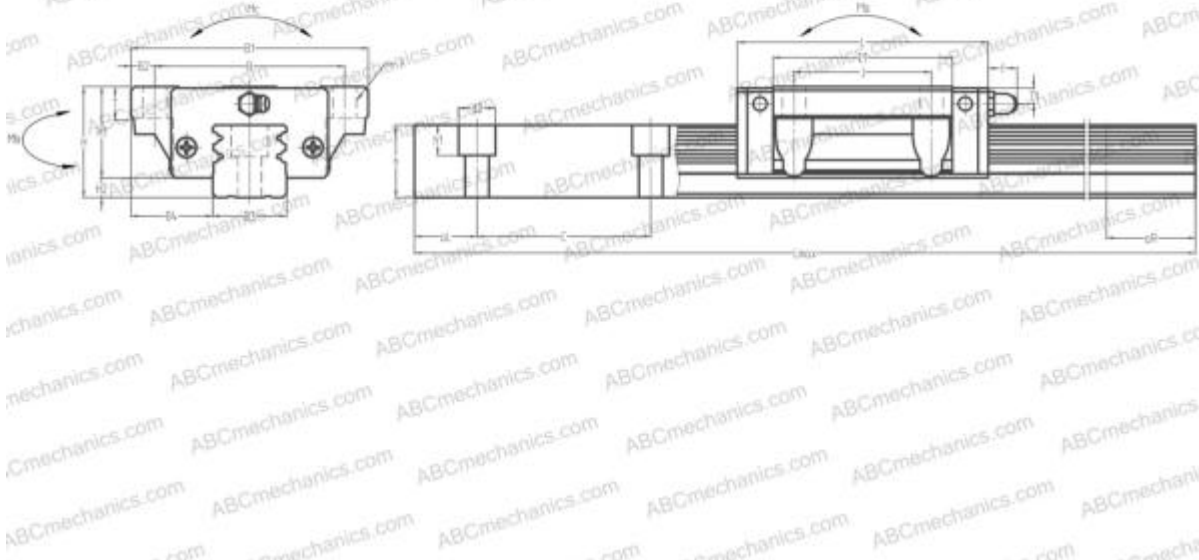

## LY20FL ABC

Linear guides

TYPE: Monorail guidance systems, Recirculating balls, Four directional iso-load carrying type, High rigidity type, Flanged type, Low, Ball slide length - standard, Mounting bolt hole

### Technical specification

#### DIMENSIONS, MM

B1	63,000
H	30,000
L	69,400
B	53,000
J	40,000
L1	50,000
B2	5,000
B3	20,000
B4	21,500
H1	23,000
H2	7,000
T	10,000
T1	5,000
f	3,000
C	60,000

#### DIMENSIONS, MM

d1	6,000
d2	9,500
h	19,000
h1	8,500
L max	2000,000
aL	20,000
aR	20,000
F	6x9