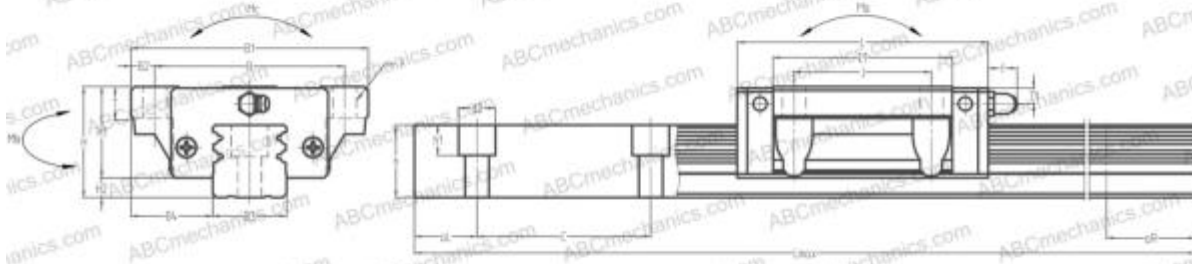

## LY35FL ABC

Linear guides

TYPE: Monorail guidance systems, Recirculating balls, Four directional iso-load carrying type, High rigidity type, Flanged type, Low, Ball slide length - standard, Mounting bolt hole

### Technical specification

#### DIMENSIONS, MM

B1	100,000
H	48,000
L	110,400
B	82,000
J	62,000
L1	80,000
B2	9,000
B3	34,000
B4	33,000
H1	40,500
H2	7,500
T	12,000
T1	8,000
f	11,000
C	80,000

#### DIMENSIONS, MM

d1	9,000
d2	14,000
h	31,000
h1	12,000
L max	3000,000
aL	20,000
aR	20,000
F	9x13