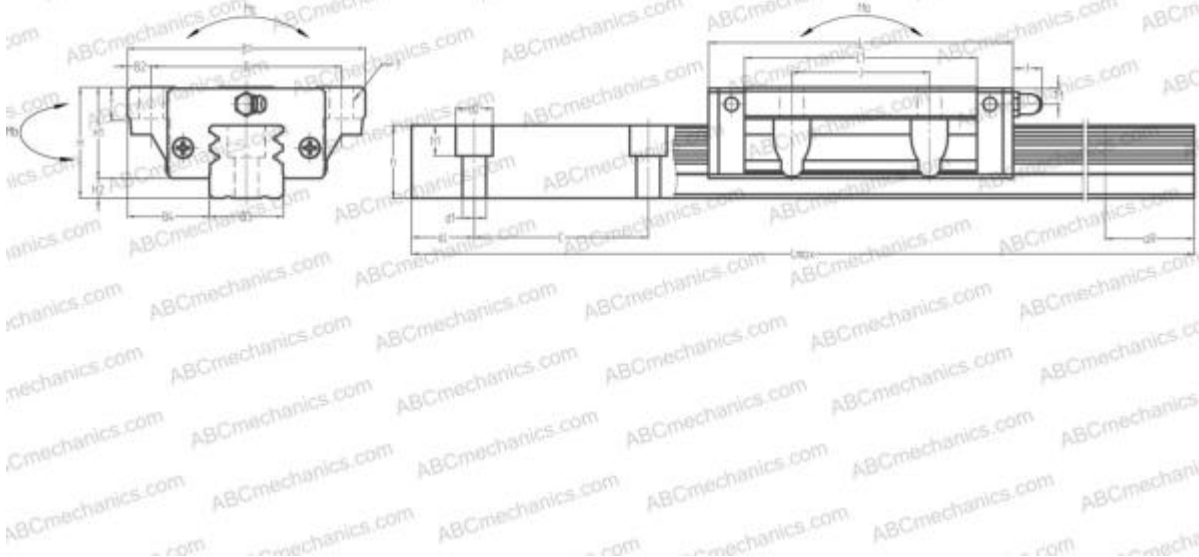

LY20HL ABC

Linear guides

TYPE: Monorail guidance systems, Recirculating balls, Four directional iso-load carrying type, High rigidity type, Flanged type, Low, Ball slide length - long, Mounting bolt hole

Technical specification

DIMENSIONS, MM

B1	63,000
H	30,000
L	85,400
B	53,000
J	40,000
L1	66,000
B2	5,000
B3	20,000
B4	21,500
H1	23,000
H2	7,000
T	10,000
T1	5,000
f	3,000
C	60,000

DIMENSIONS, MM

d1	6,000
d2	9,500
h	19,000
h1	8,500
L max	2000,000
aL	20,000
aR	20,000
F	6x9

WEIGHT

Slide weight	0,510
Rail weight	2,900

MANUFACTURER

[ABC](#)

INTERCHANGE

NSK	LY20HL
THK	HSR20LB

INTERCHANGE

IKO	LWHG20
HIWIN	LGW20HB
STAR	1653-8