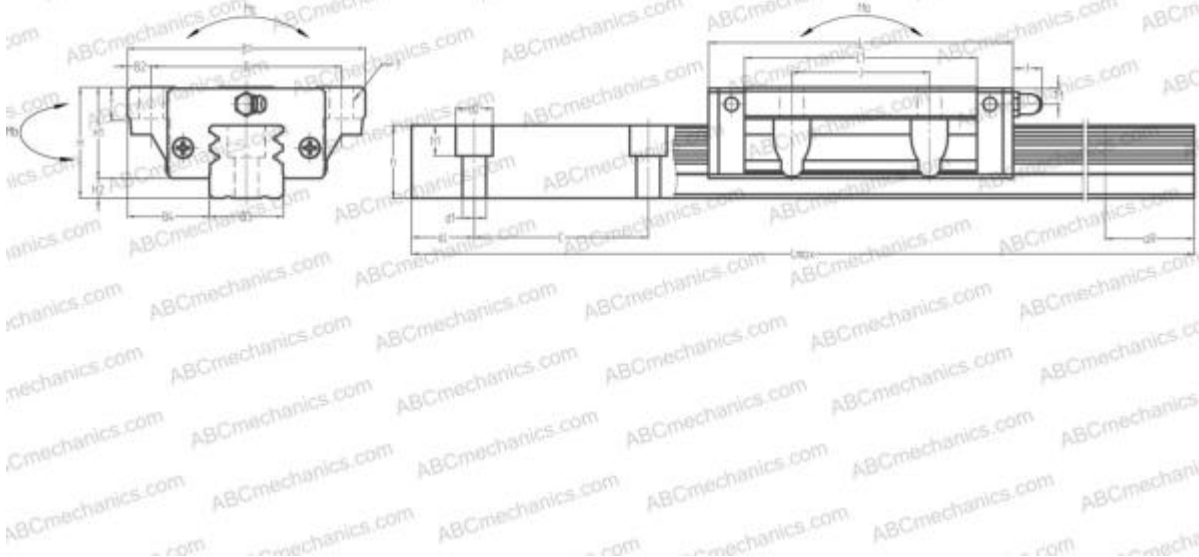

HSR20LB THK

Linear guides

TYPE: Monorail guidance systems, Recirculating balls, Four directional iso-load carrying type, High rigidity type, Flanged type, Low, Ball slide length - long, Mounting bolt hole

Technical specification

DIMENSIONS, MM

B1	63,000
H	30,000
L	85,400
B	53,000
J	40,000
L1	66,000
B2	5,000
B3	20,000
B4	21,500
H1	23,000
H2	7,000
T	10,000
T1	5,000
f	3,000
C	60,000

DIMENSIONS, MM

d1	6,000
d2	9,500
h	19,000
h1	8,500
L max	2000,000
aL	20,000
aR	20,000
F	6x9

WEIGHT

Slide weight	0,510
Rail weight	2,900

MANUFACTURER

[THK](#)

INTERCHANGE

ABC	LY20HL
NSK	LY20HL

INTERCHANGE

IKO	LWHG20
HIWIN	LGW20HB
STAR	1653-8