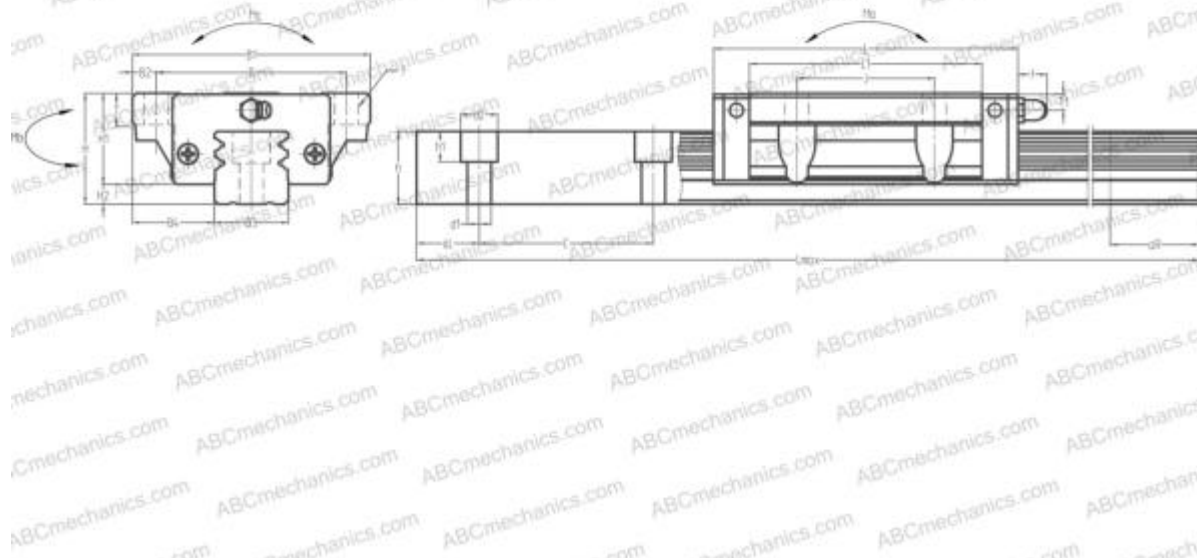

## LY30HL ABC

Linear guides

TYPE: Monorail guidance systems, Recirculating balls, Four directional iso-load carrying type, High rigidity type, Flanged type, Low, Ball slide length - long, Mounting bolt hole

### Technical specification

#### DIMENSIONS, MM

B1	90,000
H	42,000
L	115,200
B	72,000
J	52,000
L1	88,000
B2	9,000
B3	28,000
B4	31,000
H1	34,500
H2	7,500
T	11,000
T1	6,500
f	11,000
C	80,000

#### DIMENSIONS, MM

d1	9,000
d2	14,000
h	27,500
h1	12,000
L max	3000,000
aL	20,000
aR	20,000
F	9x12