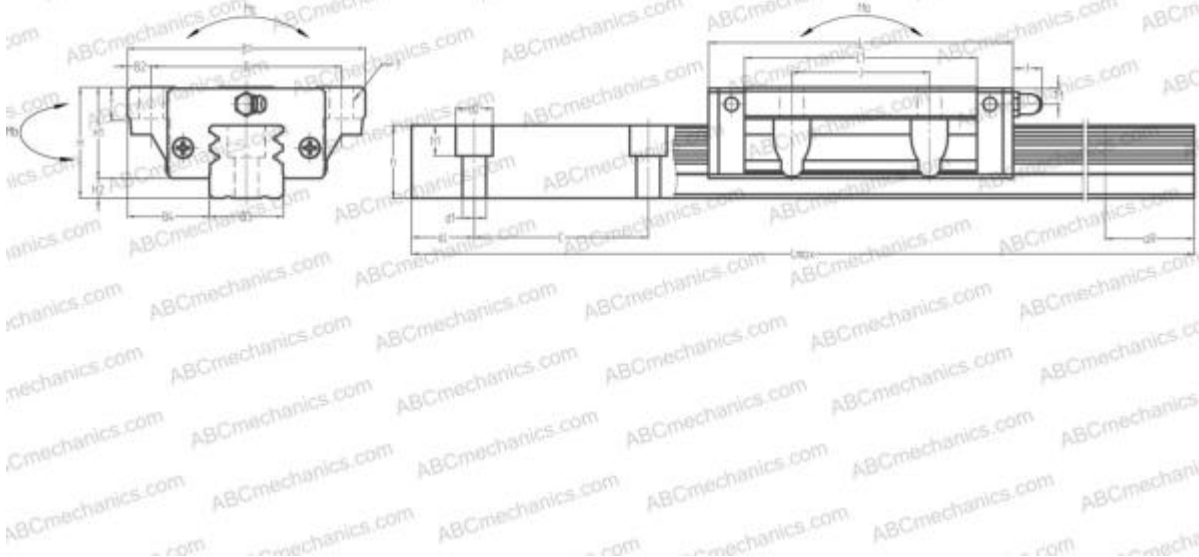

LY35HL ABC

Linear guides

TYPE: Monorail guidance systems, Recirculating balls, Four directional iso-load carrying type, High rigidity type, Flanged type, Low, Ball slide length - long, Mounting bolt hole

Technical specification

DIMENSIONS, MM

B1	100,000
H	48,000
L	133,400
B	82,000
J	62,000
L1	103,000
B2	9,000
B3	34,000
B4	33,000
H1	40,500
H2	7,500
T	12,000
T1	8,000
f	11,000
C	80,000

DIMENSIONS, MM

d1	9,000
d2	14,000
h	31,000
h1	12,000
L max	3000,000
aL	20,000
aR	20,000
F	9x13

WEIGHT

Slide weight	2,000
Rail weight	7,900

MANUFACTURER

[ABC](#)

INTERCHANGE

NSK	LY35HL
THK	HSR35LB

INTERCHANGE

IKO	LWHG35
HIWIN	LGW35HB
STAR	1653-3