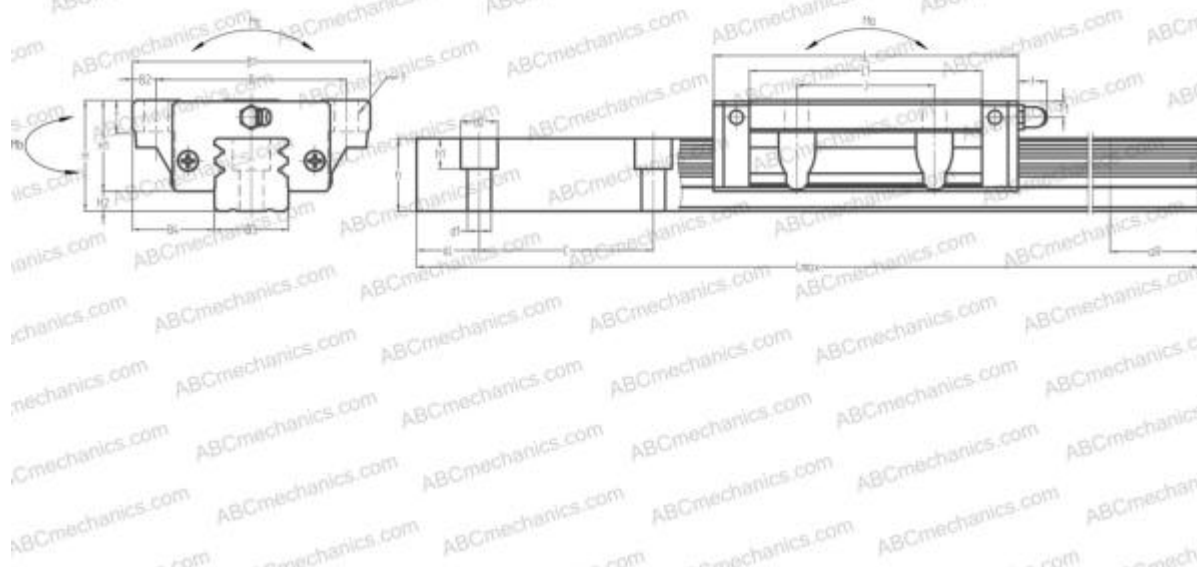

HSR35LB THK

Linear guides

TYPE: Monorail guidance systems, Recirculating balls, Four directional iso-load carrying type, High rigidity type, Flanged type, Low, Ball slide length - long, Mounting bolt hole

Technical specification

DIMENSIONS, MM

B1	100,000
H	48,000
L	133,400
B	82,000
J	62,000
L1	103,000
B2	9,000
B3	34,000
B4	33,000
H1	40,500
H2	7,500
T	12,000
T1	8,000
f	11,000
C	80,000

DIMENSIONS, MM

d1	9,000
d2	14,000
h	31,000
h1	12,000
L max	3000,000
aL	20,000
aR	20,000
F	9x13

WEIGHT

Slide weight	2,000
Rail weight	7,900

MANUFACTURER

[THK](#)

INTERCHANGE

ABC	LY35HL
NSK	LY35HL

INTERCHANGE

IKO	LWHG35
HIWIN	LGW35HB
STAR	1653-3