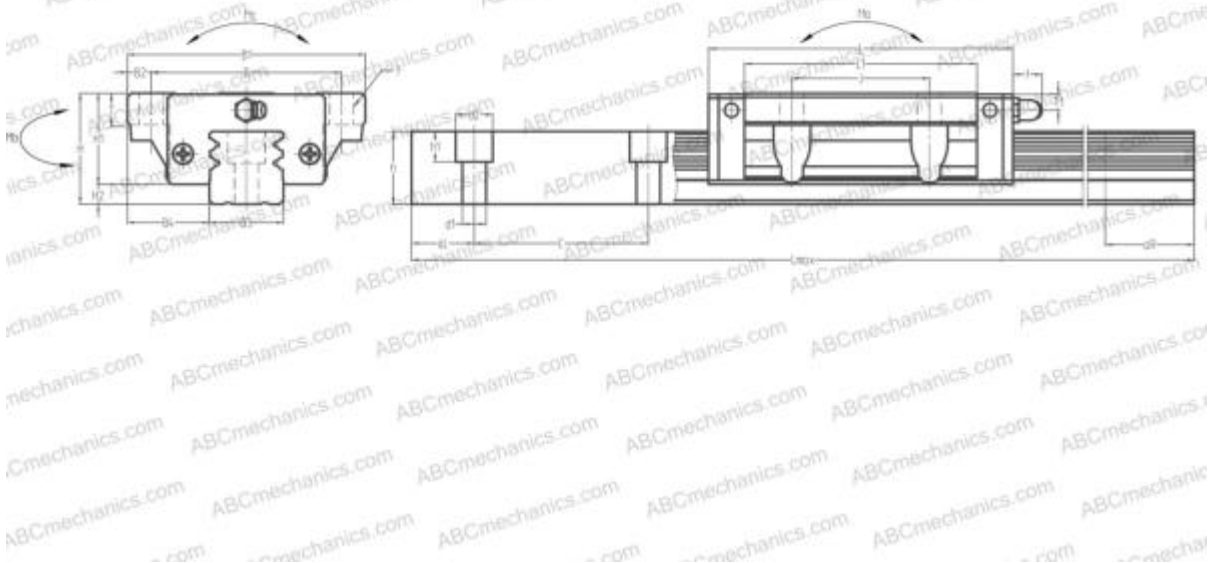

## LGW45HB HIWIN

Linear guides

TYPE: Monorail guidance systems, Recirculating balls, Four directional iso-load carrying type, High rigidity type, Flanged type, Low, Ball slide length - long, Mounting bolt hole

### Technical specification

#### DIMENSIONS, MM

B1	120,000
H	60,000
L	169,000
B	100,000
J	80,000
L1	134,000
B2	10,000
B3	45,000
B4	37,500
H1	50,000
H2	10,000
T	13,000
T1	10,000
f	13,000
C	105,000

#### DIMENSIONS, MM

d1	14,000
d2	20,000
h	37,500
h1	17,000
L max	3000,000
aL	22,500
aR	22,500
F	11x15