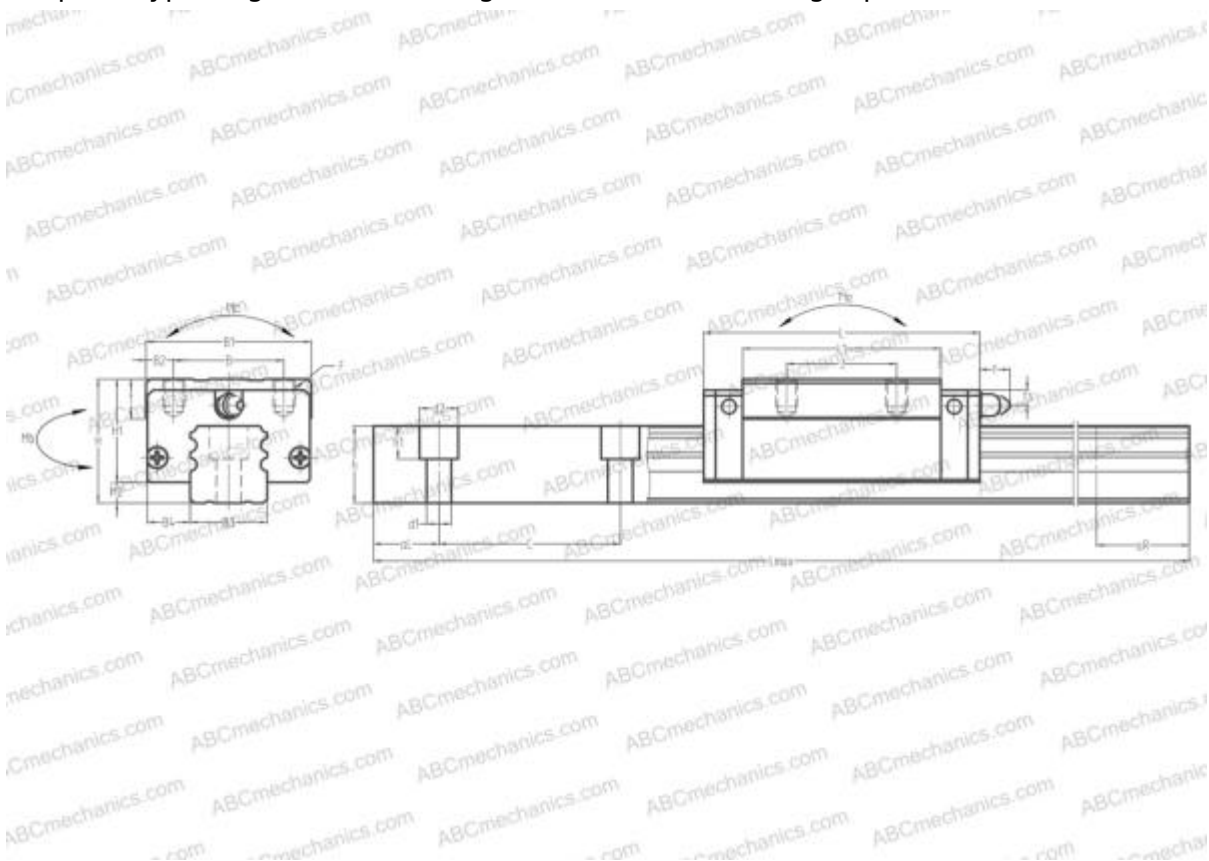

LRXD35 IKO

Linear guides

TYPE: Monorail guidance systems, Recirculating balls, Four directional iso-load carrying type, Super rigid type, Square type, High, Ball slide length - standard, Mounting tap

Technical specification

DIMENSIONS, MM

B1	70,000
H	55,000
L	110,600
B	50,000
J	50,000
L1	80,000
B2	10,000
B3	34,000
B4	18,000
H1	47,500
H2	7,500
T	15,000
T1	15,000
f	11,000
C	80,000

DIMENSIONS, MM

d1	9,000
d2	14,000
h	30,800
h1	12,000
L max	4000,000
aL	20,000
aR	20,000
F	M8x1.25x12

WEIGHT

Slide weight	1,500
Rail weight	7,700

MANUFACTURER

[IKO](#)

INTERCHANGE

ABC	LA35AN
NSK	LA35AN

INTERCHANGE

STAR