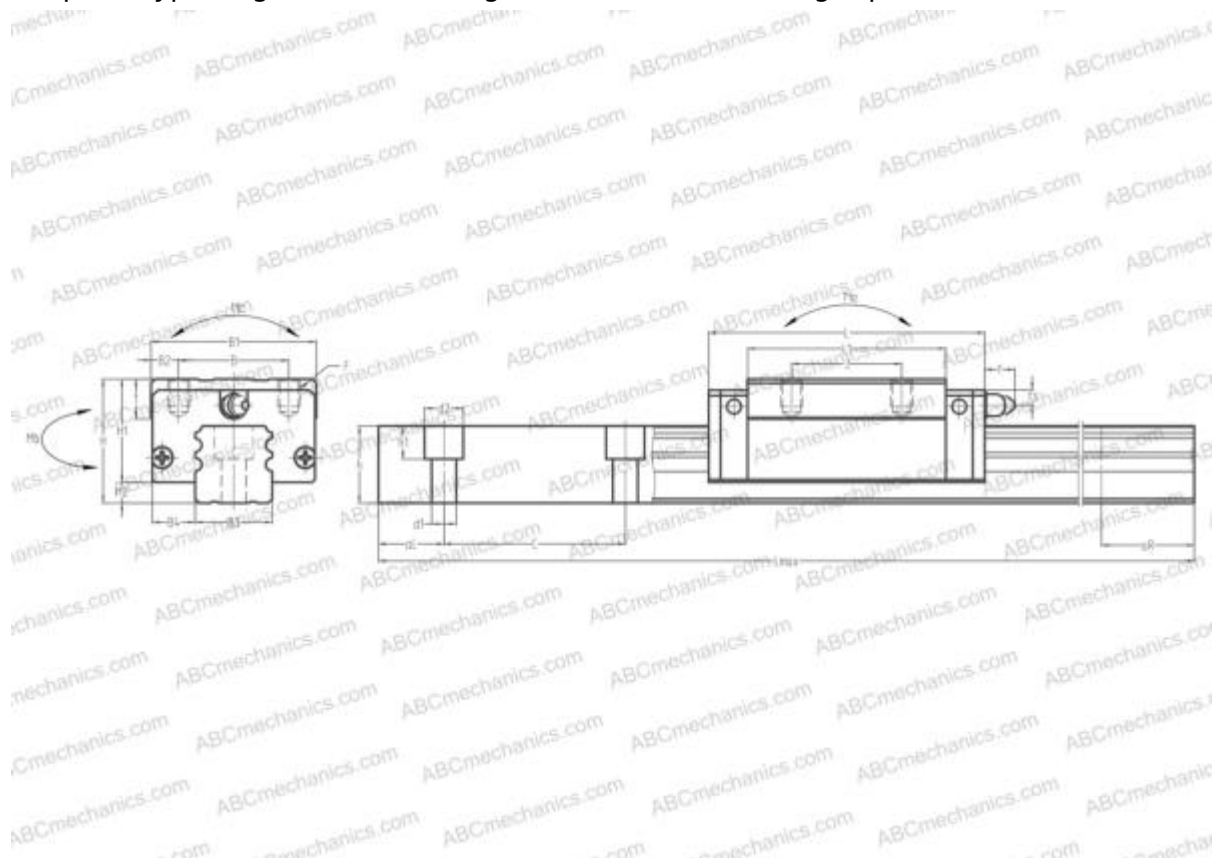

LRXD45 IKO

Linear guides

TYPE: Monorail guidance systems, Recirculating balls, Four directional iso-load carrying type, Super rigid type, Square type, High, Ball slide length - standard, Mounting tap

Technical specification

DIMENSIONS, MM

B1	86,000
H	70,000
L	141,400
B	60,000
J	60,000
L1	105,000
B2	13,000
B3	45,000
B4	20,500
H1	60,000
H2	10,000
T	17,000
T1	20,000
f	13,000
C	105,000

DIMENSIONS, MM

d1	14,000
d2	20,000
h	36,000
h1	17,000
L max	3990,000
aL	22,500
aR	22,500
F	M10x1.5x16

WEIGHT

Slide weight	3,000
Rail weight	12,000

MANUFACTURER

[IKO](#)

INTERCHANGE

ABC	LA45AN
NSK	LA45AN

INTERCHANGE

STAR