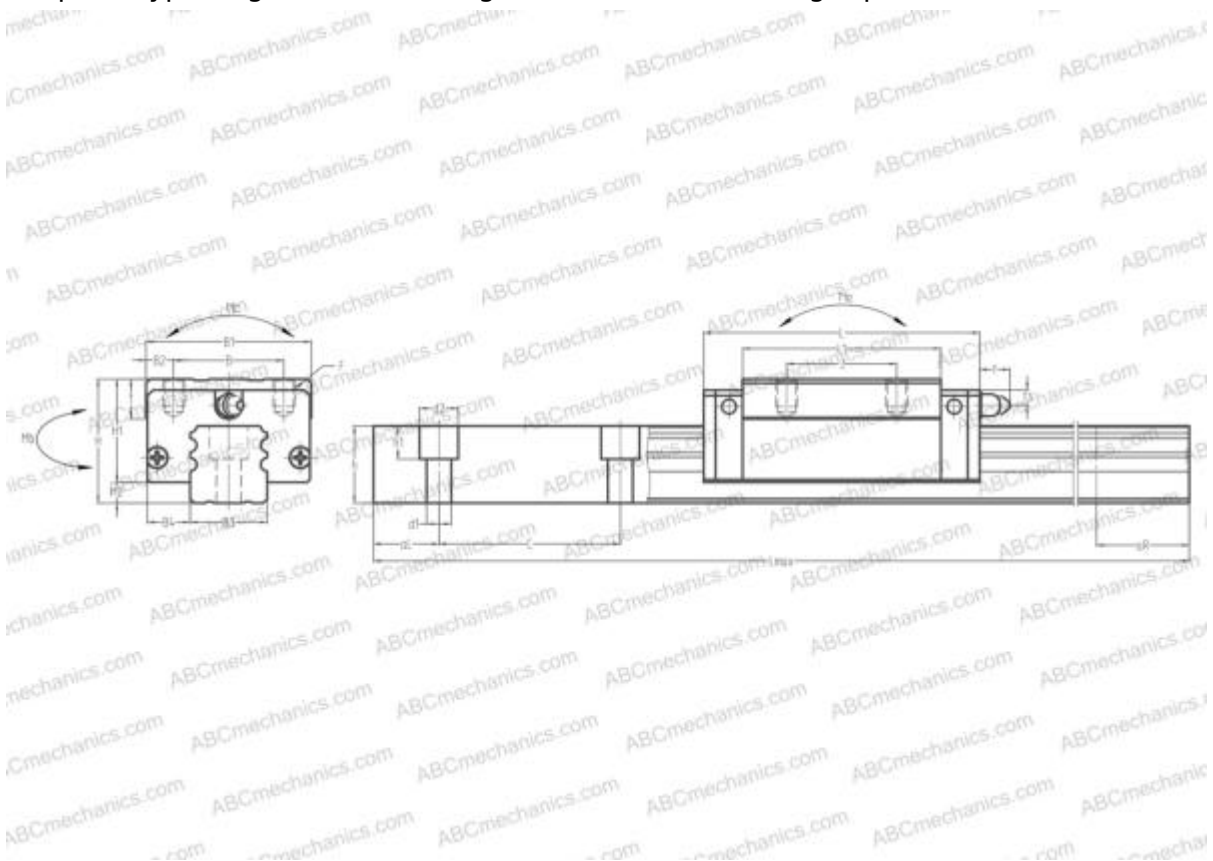

LRXD55 IKO

Linear guides

TYPE: Monorail guidance systems, Recirculating balls, Four directional iso-load carrying type, Super rigid type, Square type, High, Ball slide length - standard, Mounting tap

Technical specification

DIMENSIONS, MM

B1	100,000
H	80,000
L	165,400
B	75,000
J	75,000
L1	126,000
B2	12,500
B3	53,000
B4	23,500
H1	68,000
H2	12,000
T	18,000
T1	21,000
f	13,000
C	120,000

DIMENSIONS, MM

d1	16,000
d2	23,000
h	43,200
h1	20,000
L max	3960,000
aL	30,000
aR	30,000
F	M12x1.75x18

WEIGHT

Slide weight	4,700
Rail weight	17,200

MANUFACTURER

[IKO](#)

INTERCHANGE

ABC	LA55AN
NSK	LA55AN

INTERCHANGE

STAR