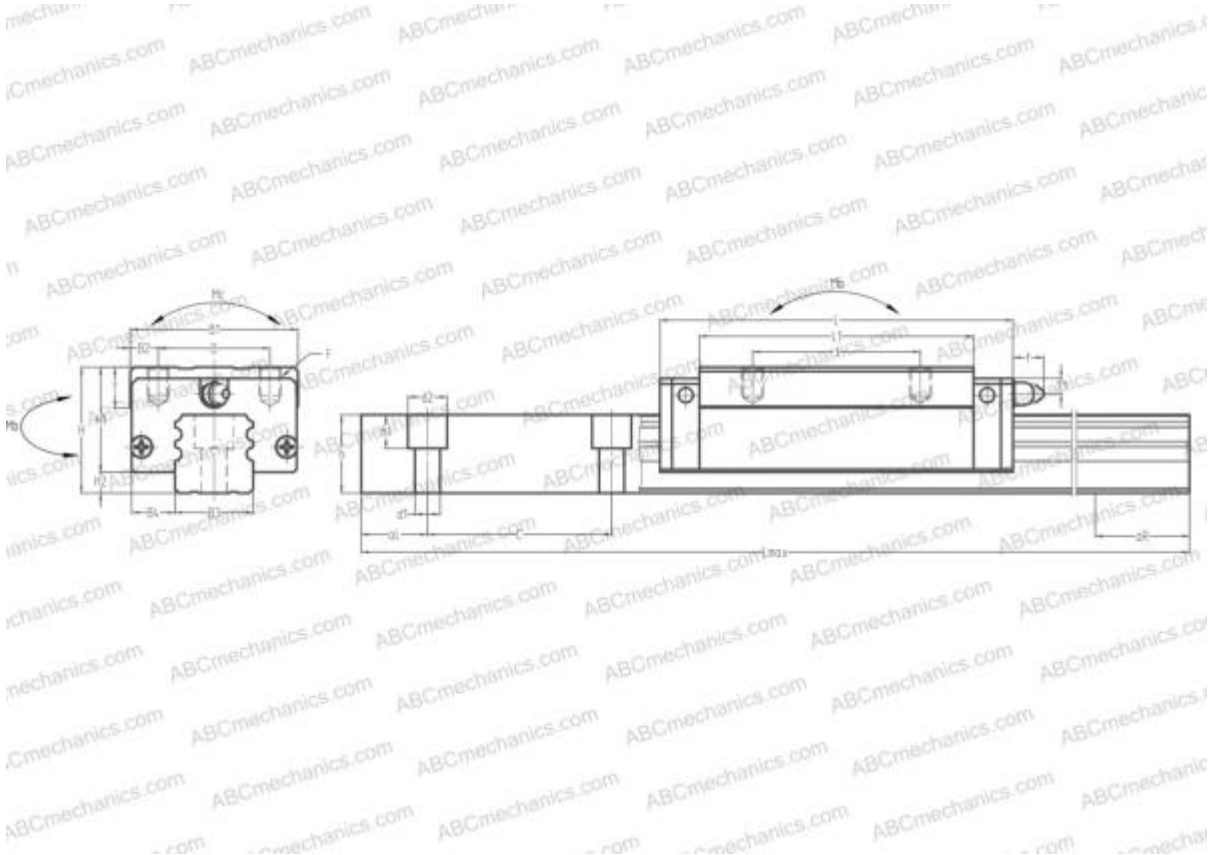

LRXDG35 IKO

Linear guides

TYPE: Monorail guidance systems, Recirculating balls, Four directional iso-load carrying type, Super rigid type, Square type, High, Ball slide length - long, Mounting tap

Technical specification

DIMENSIONS, MM

B1	70,000
H	55,000
L	144,600
B	50,000
J	72,000
L1	114,000
B2	10,000
B3	34,000
B4	18,000
H1	47,500
H2	7,500
T	15,000
T1	15,000
f	11,000
C	80,000

DIMENSIONS, MM

d1	9,000
d2	14,000
h	30,800
h1	12,000
L max	4000,000
aL	20,000
aR	20,000
F	M8x1.25x12

WEIGHT

Slide weight	2,100
Rail weight	7,700

MANUFACTURER

[IKO](#)

INTERCHANGE

ABC	LA35BN
NSK	LA35BN

INTERCHANGE

THK	SRG35LR
STAR	1824-3