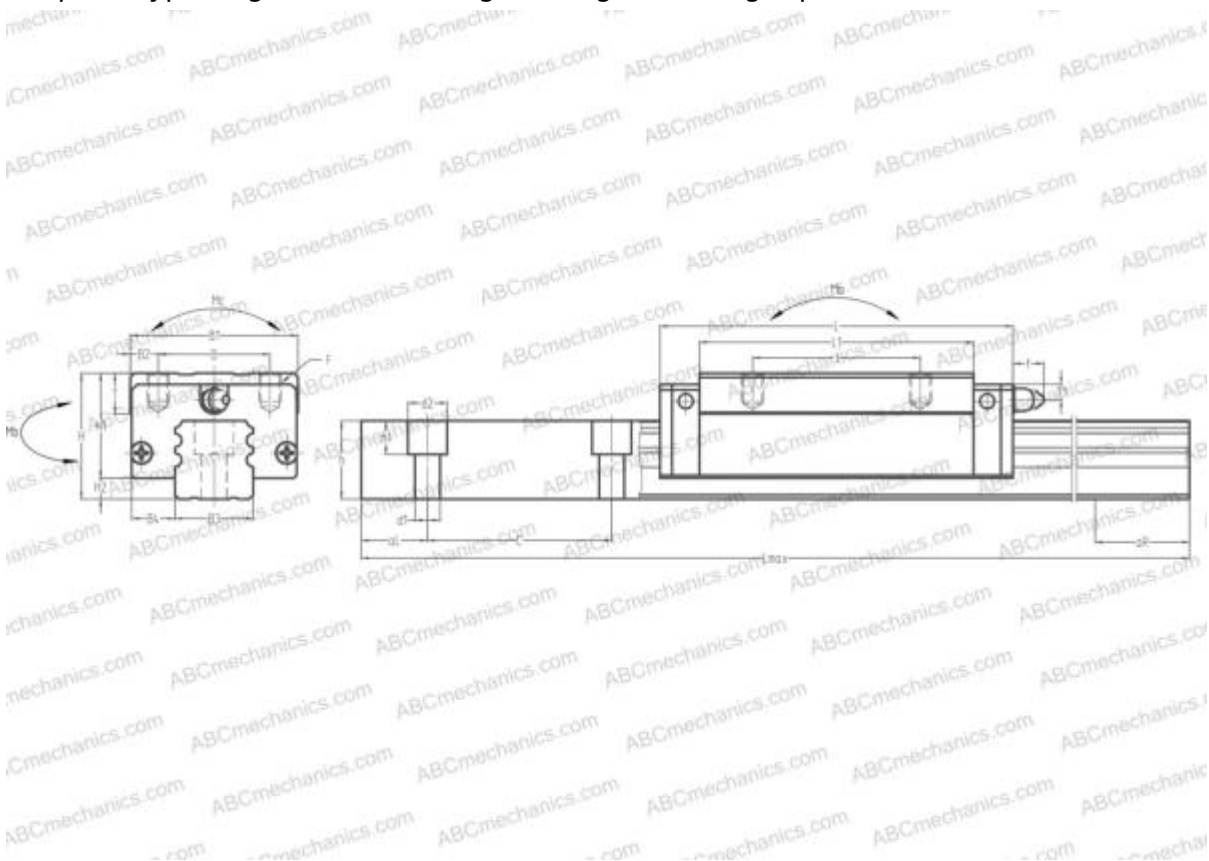

LRXDG45 IKO

Linear guides

TYPE: Monorail guidance systems, Recirculating balls, Four directional iso-load carrying type, Super rigid type, Square type, High, Ball slide length - long, Mounting tap

Technical specification

DIMENSIONS, MM

B1	86,000
H	70,000
L	173,400
B	60,000
J	80,000
L1	137,000
B2	13,000
B3	45,000
B4	20,500
H1	60,000
H2	10,000
T	17,000
T1	20,000
f	13,000
C	105,000

DIMENSIONS, MM

d1	14,000
d2	20,000
h	36,000
h1	17,000
L max	3990,000
aL	22,500
aR	22,500
F	M10x1.5x16

WEIGHT

Slide weight	3,900
Rail weight	12,000

MANUFACTURER

[IKO](#)

INTERCHANGE

ABC	LA45BN
NSK	LA45BN

INTERCHANGE

THK