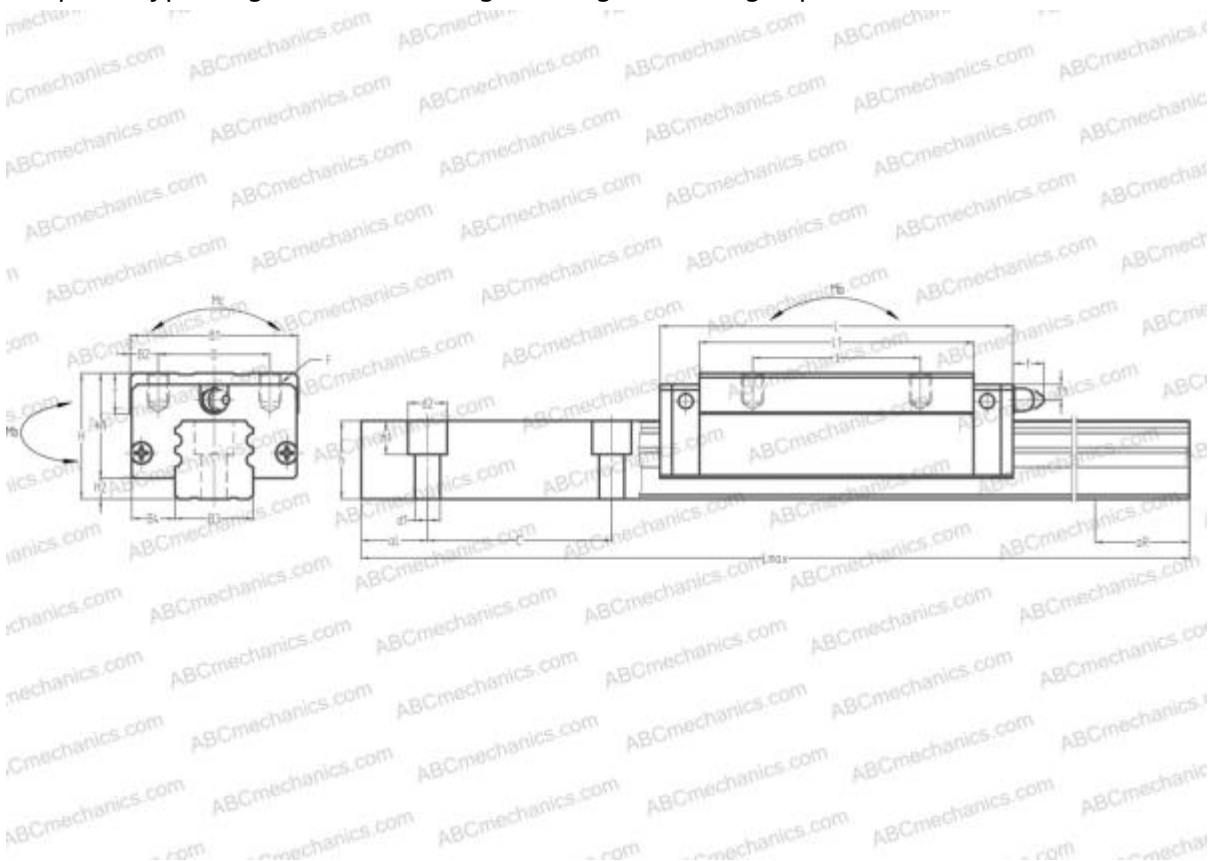

## LRXDG55 IKO

Linear guides

TYPE: Monorail guidance systems, Recirculating balls, Four directional iso-load carrying type, Super rigid type, Square type, High, Ball slide length - long, Mounting tap

### Technical specification

#### DIMENSIONS, MM

B1	100,000
H	80,000
L	203,400
B	75,000
J	95,000
L1	164,000
B2	12,500
B3	53,000
B4	23,500
H1	68,000
H2	12,000
T	18,000
T1	21,000
f	13,000
C	120,000

#### DIMENSIONS, MM

d1	16,000
d2	23,000
h	43,200
h1	20,000
L max	3960,000
aL	30,000
aR	30,000
F	M12x1.75x18