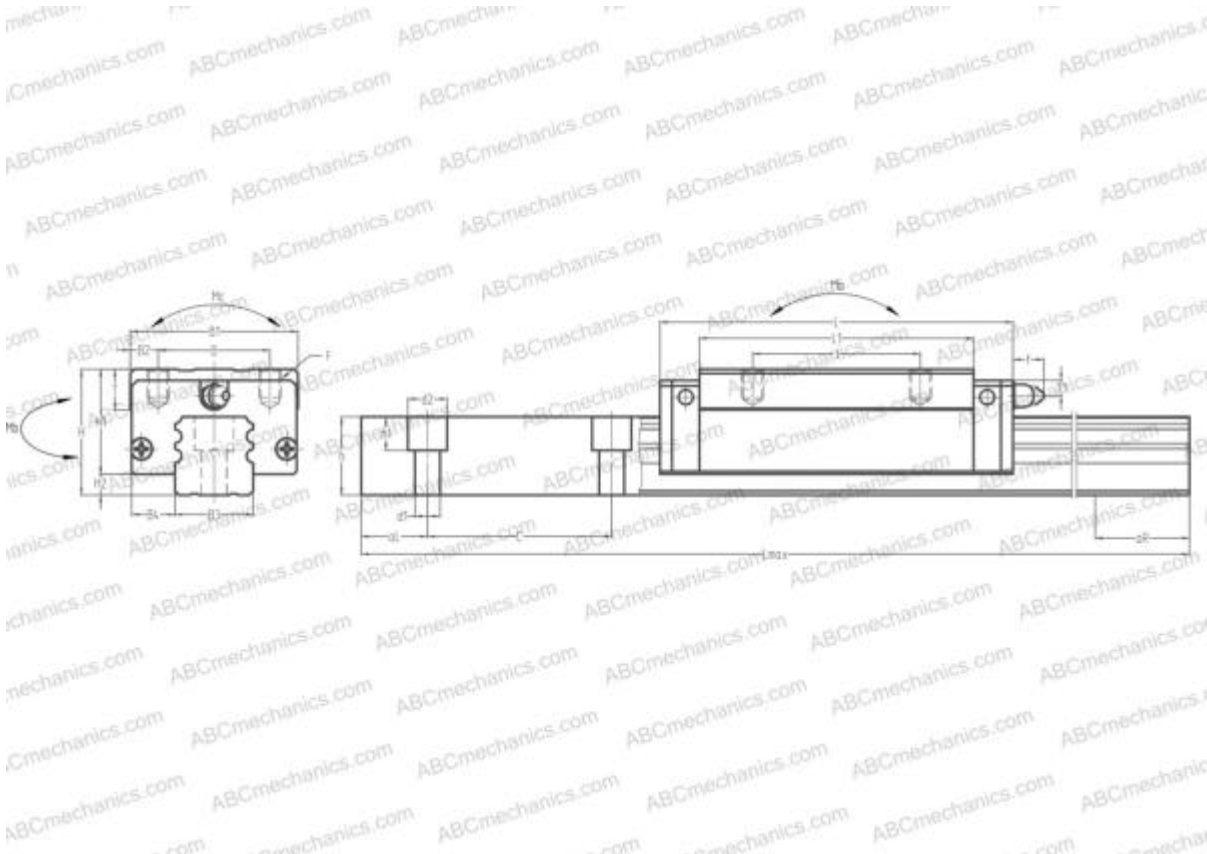

LA65BN ABC

Linear guides

TYPE: Monorail guidance systems, Recirculating balls, Four directional iso-load carrying type, Super rigid type, Square type, High, Ball slide length - long, Mounting tap

Technical specification

DIMENSIONS, MM

B1	126,000
H	90,000
L	256,200
B	76,000
J	120,000
L1	207,000
B2	25,000
B3	63,000
B4	31,500
H1	76,000
H2	14,000
T	22,000
T1	19,000
f	13,000
C	150,000

DIMENSIONS, MM

d1	18,000
d2	26,000
h	55,000
h1	22,000
L max	3900,000
aL	35,000
aR	35,000
F	M16x2x19

WEIGHT

Slide weight	10,800
Rail weight	25,900

MANUFACTURER

[ABC](#)

INTERCHANGE

NSK	LA65BN
THK	SRG65LV

INTERCHANGE

IKO	LRXDG65
STAR	1824-6