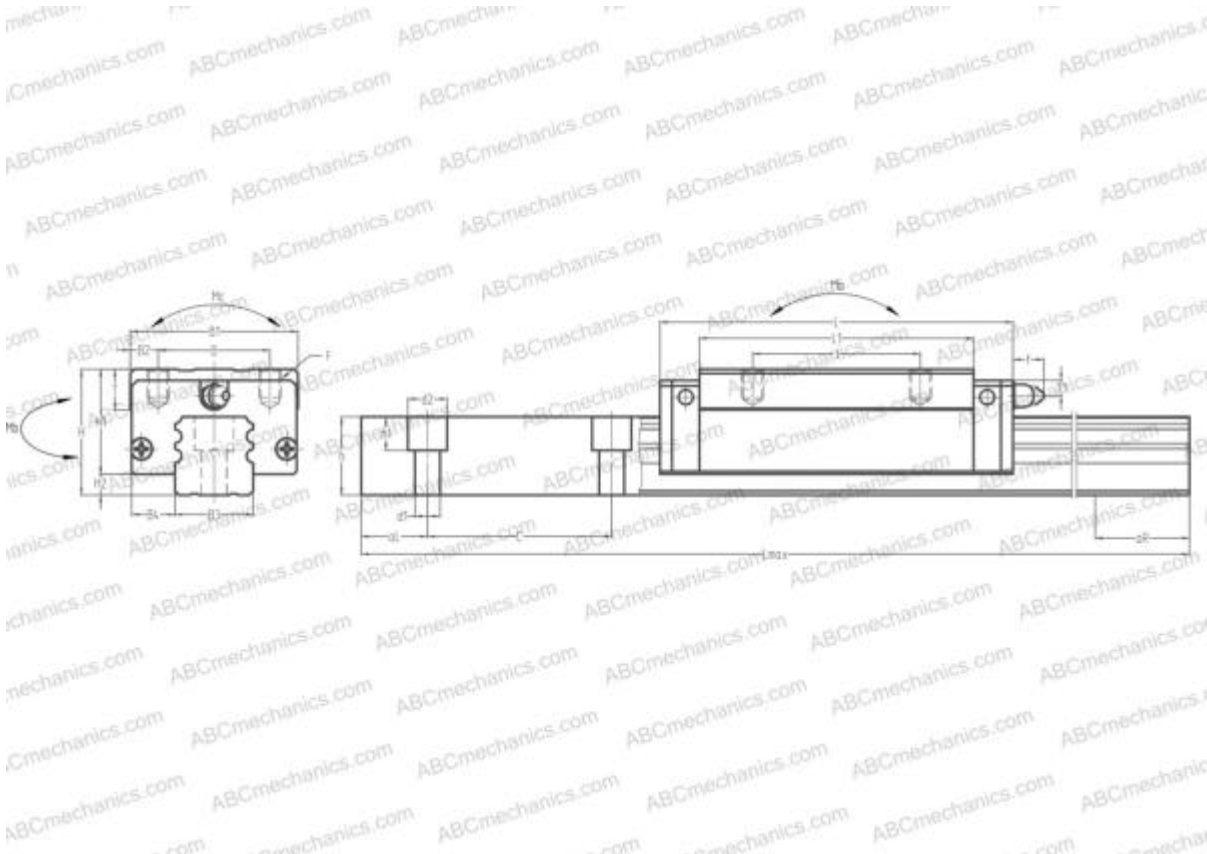

SRG65LV THK

Linear guides

TYPE: Monorail guidance systems, Recirculating balls, Four directional iso-load carrying type, Super rigid type, Square type, High, Ball slide length - long, Mounting tap

Technical specification

DIMENSIONS, MM

B1	126,000
H	90,000
L	256,200
B	76,000
J	120,000
L1	207,000
B2	25,000
B3	63,000
B4	31,500
H1	76,000
H2	14,000
T	22,000
T1	19,000
f	13,000
C	150,000

DIMENSIONS, MM

d1	18,000
d2	26,000
h	55,000
h1	22,000
L max	3900,000
aL	35,000
aR	35,000
F	M16x2x19

WEIGHT

Slide weight	10,800
Rail weight	25,900

MANUFACTURER

[THK](#)

INTERCHANGE

ABC	LA65BN
NSK	LA65BN

INTERCHANGE

IKO	LRXDG65
STAR	1824-6