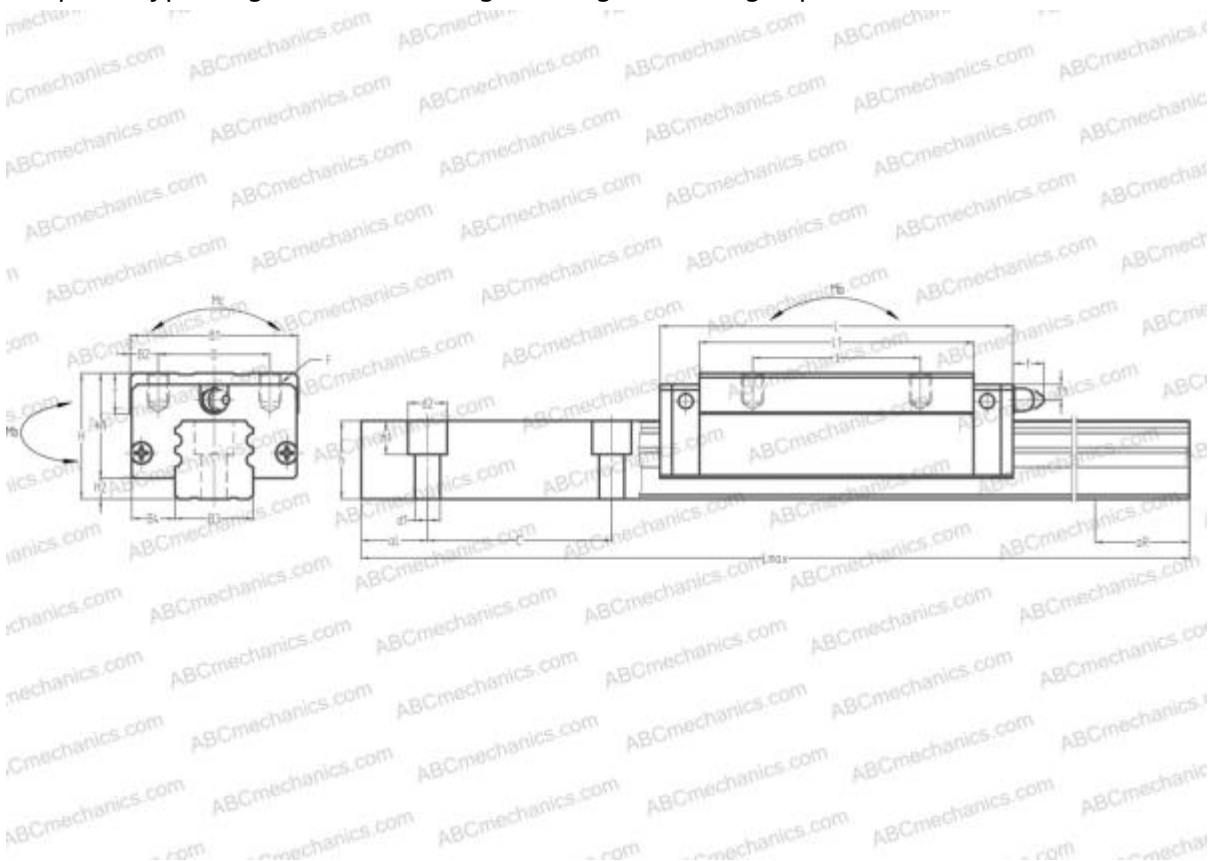

## LRXDG65 IKO

Linear guides

TYPE: Monorail guidance systems, Recirculating balls, Four directional iso-load carrying type, Super rigid type, Square type, High, Ball slide length - long, Mounting tap

### Technical specification

#### DIMENSIONS, MM

B1	126,000
H	90,000
L	256,200
B	76,000
J	120,000
L1	207,000
B2	25,000
B3	63,000
B4	31,500
H1	76,000
H2	14,000
T	22,000
T1	19,000
f	13,000
C	150,000

#### DIMENSIONS, MM

d1	18,000
d2	26,000
h	55,000
h1	22,000
L max	3900,000
aL	35,000
aR	35,000
F	M16x2x19