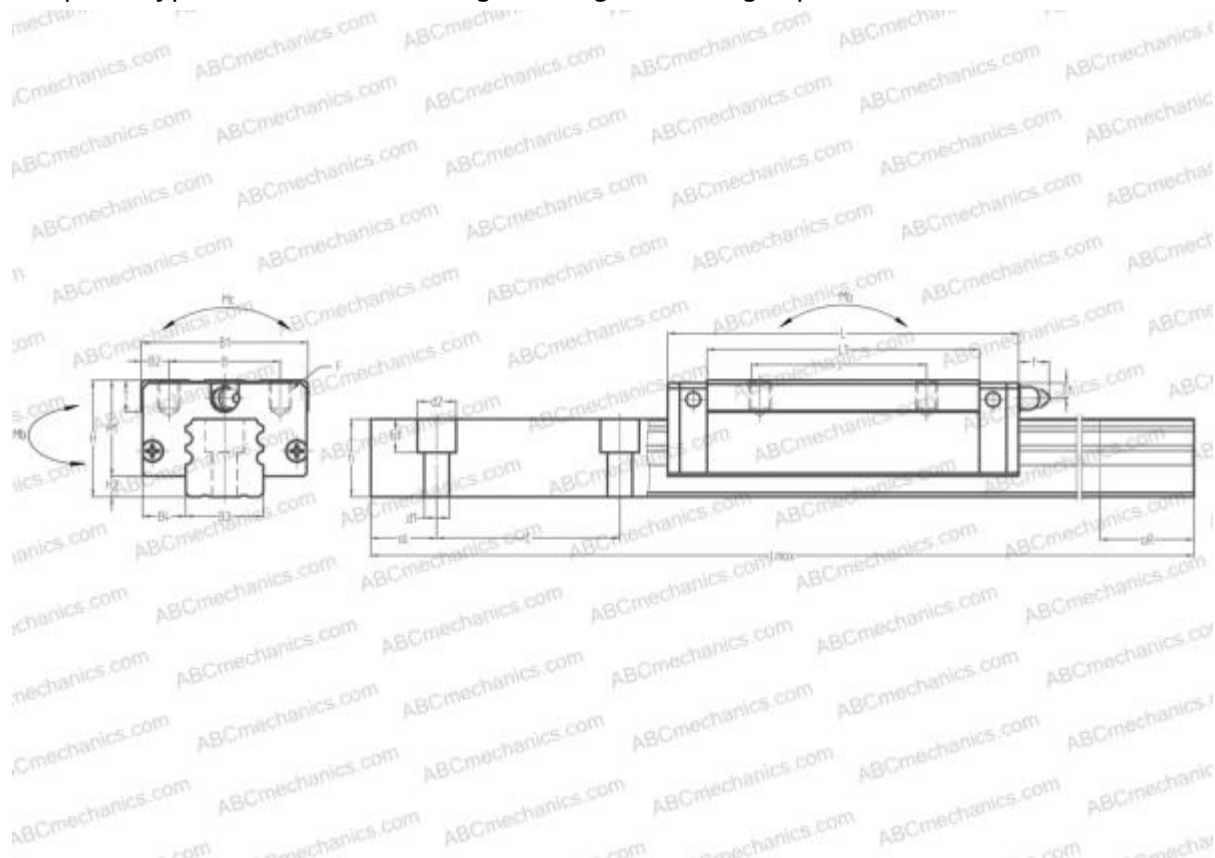

LA35BL ABC

Linear guides

TYPE: Monorail guidance systems, Recirculating balls, Four directional iso-load carrying type, Super rigid type, Square type, Low, Ball slide length - long, Mounting tap

Technical specification

DIMENSIONS, MM

B1	70,000
H	48,000
L	144,600
B	50,000
J	72,000
L1	114,000
B2	10,000
B3	34,000
B4	18,000
H1	40,500
H2	7,500
T	15,000
T1	8,000
f	11,000
C	80,000

DIMENSIONS, MM

d1	9,000
d2	14,000
h	30,800
h1	12,000
L max	4000,000
aL	20,000
aR	20,000
F	M8x1.25x10

WEIGHT

Slide weight	1,600
Rail weight	7,700

MANUFACTURER

[ABC](#)

INTERCHANGE

NSK [LA35BL](#)