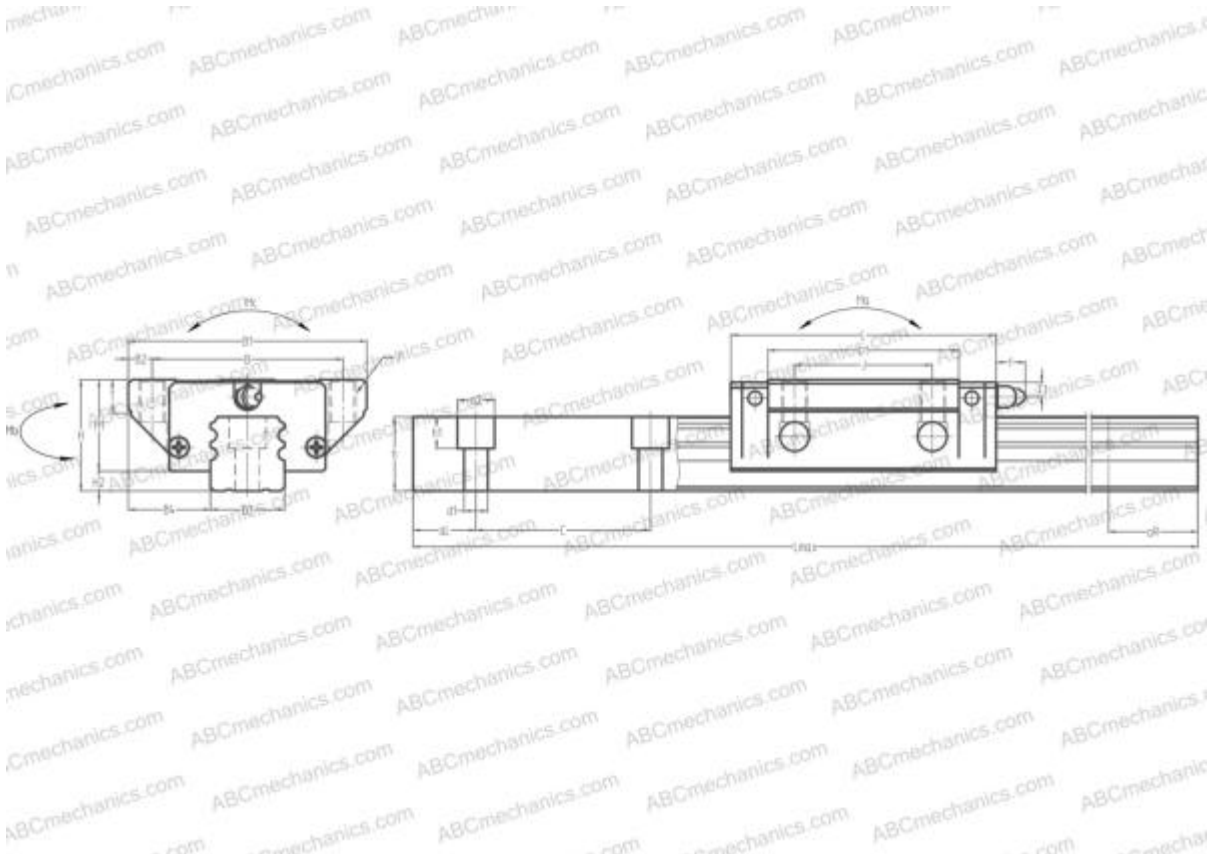

LRX30 IKO

Linear guides

TYPE: Monorail guidance systems, Recirculating balls, Four directional iso-load carrying type, Super rigid type, Flanged type, Low, Ball slide length - standard, Mounting tap

Technical specification

DIMENSIONS, MM

B1	90,000
H	42,000
L	100,200
B	72,000
J	52,000
L1	72,000
B2	9,000
B3	28,000
B4	31,000
H1	34,500
H2	7,500
T	11,000
T1	6,500
f	11,000
C	80,000

DIMENSIONS, MM

d1	9,000
d2	14,000
h	28,000
h1	12,000
L max	4000,000
aL	20,000
aR	20,000
F	M10x1.5 thru

WEIGHT

Slide weight	1,300
Rail weight	5,800

MANUFACTURER

[IKO](#)

INTERCHANGE

ABC	LA30EL
NSK	LA30EL