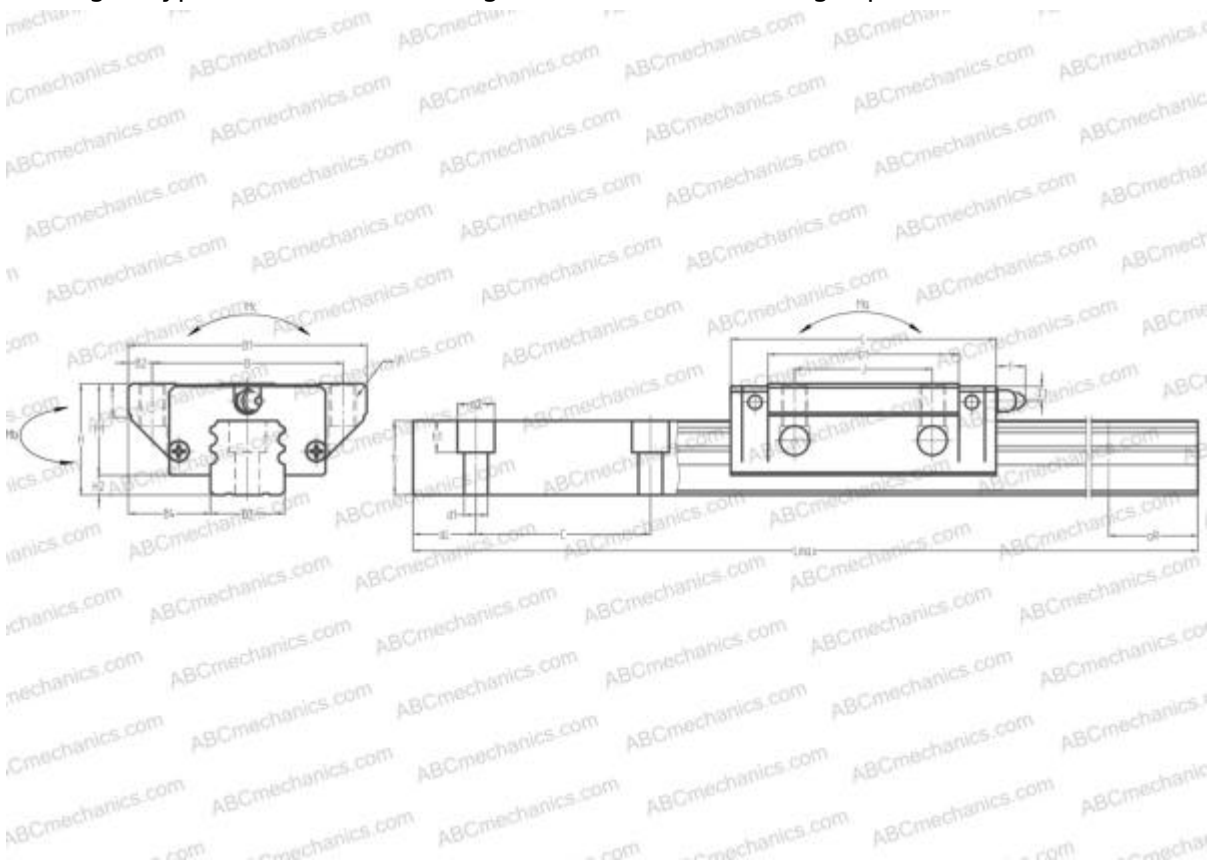

LRX35 IKO

Linear guides

TYPE: Monorail guidance systems, Recirculating balls, Four directional iso-load carrying type, Super rigid type, Flanged type, Low, Ball slide length - standard, Mounting tap

Technical specification

DIMENSIONS, MM

B1	100,000
H	48,000
L	110,600
B	82,000
J	62,000
L1	80,000
B2	9,000
B3	34,000
B4	33,000
H1	40,500
H2	7,500
T	12,000
T1	8,000
f	11,000
C	80,000

DIMENSIONS, MM

d1	9,000
d2	14,000
h	30,800
h1	12,000
L max	4000,000
aL	20,000
aR	20,000
F	M10x1.5x15

WEIGHT

Slide weight	1,900
Rail weight	7,700

MANUFACTURER

[IKO](#)

INTERCHANGE

ABC	LA35EL
NSK	LA35EL

INTERCHANGE

STAR