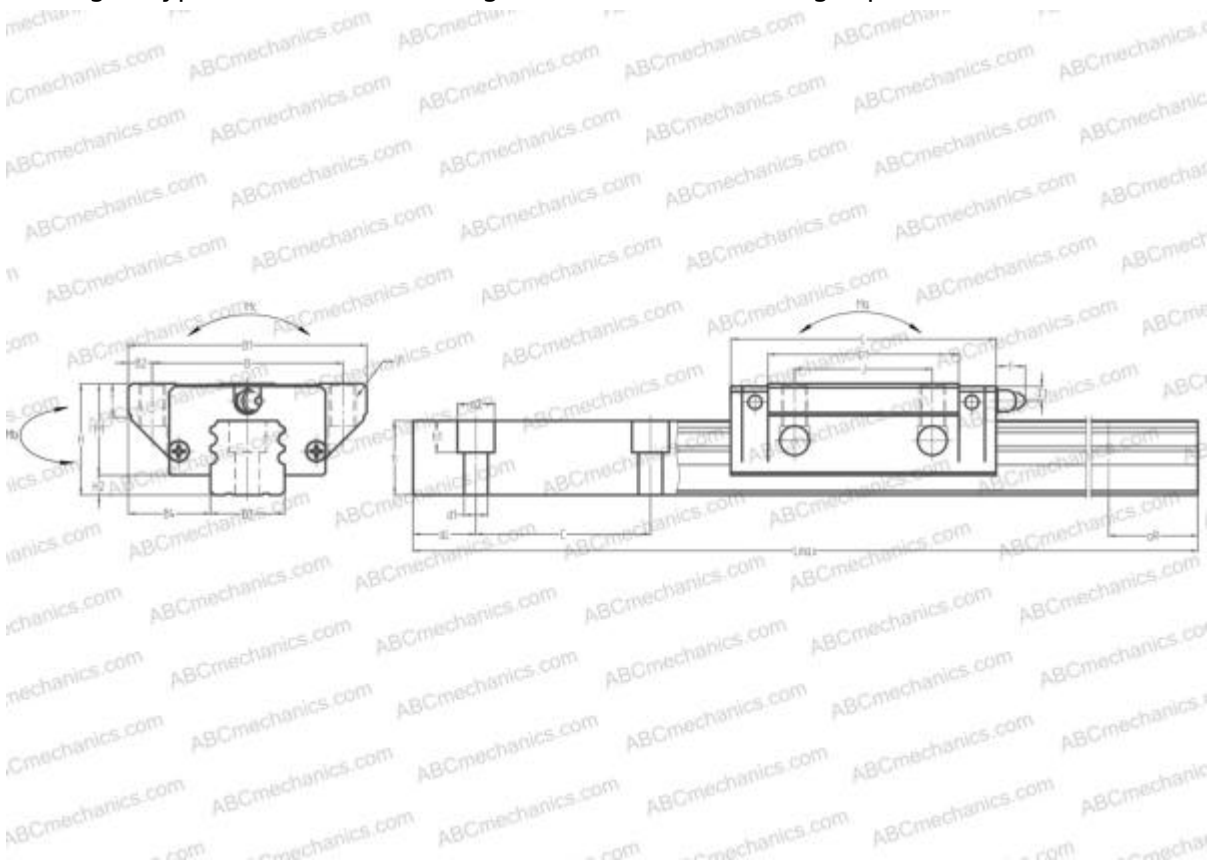

## LRX45 IKO

Linear guides

TYPE: Monorail guidance systems, Recirculating balls, Four directional iso-load carrying type, Super rigid type, Flanged type, Low, Ball slide length - standard, Mounting tap

### Technical specification

#### DIMENSIONS, MM

B1	120,000
H	60,000
L	141,400
B	100,000
J	80,000
L1	105,000
B2	10,000
B3	45,000
B4	37,500
H1	50,000
H2	10,000
T	13,000
T1	10,000
f	13,000
C	105,000

#### DIMENSIONS, MM

d1	14,000
d2	20,000
h	36,000
h1	17,000
L max	3990,000
aL	22,500
aR	22,500
F	M12x1.75x18