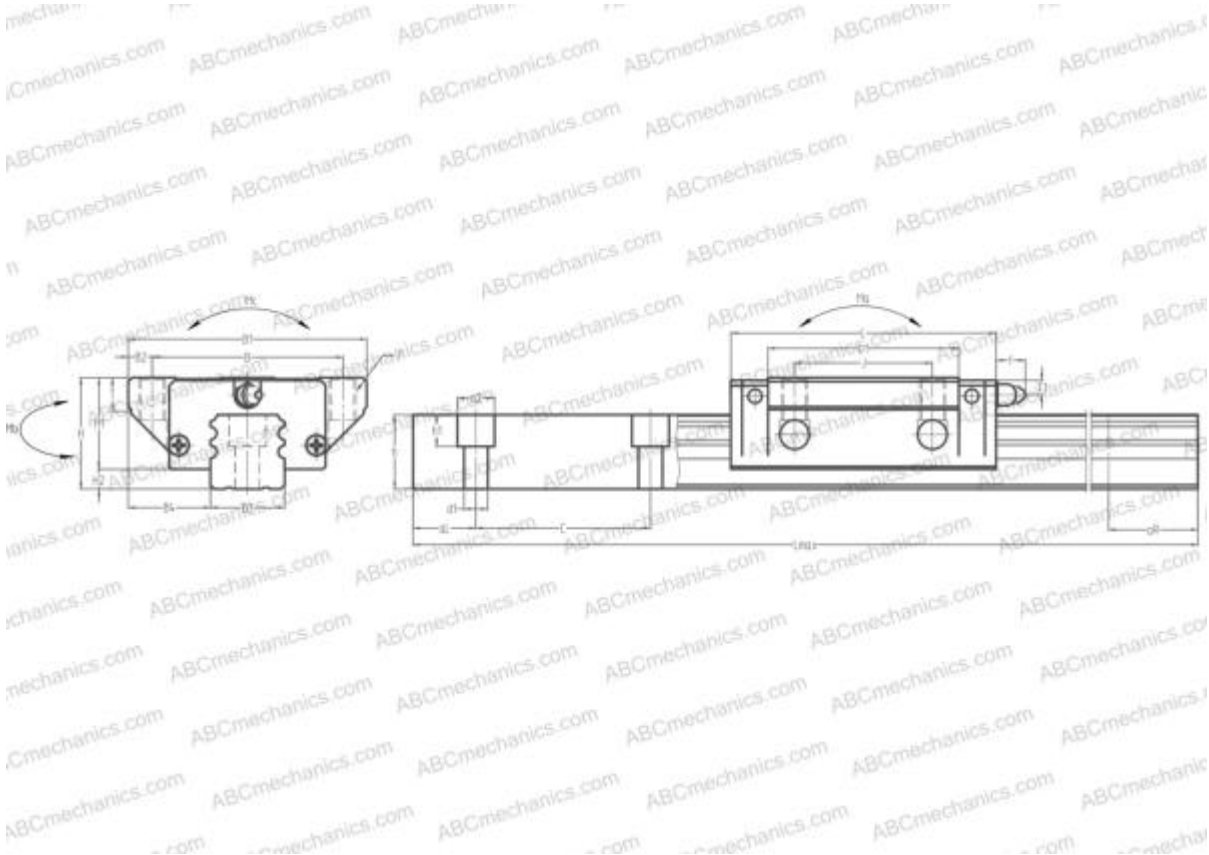

## LA55EL ABC

Linear guides

TYPE: Monorail guidance systems, Recirculating balls, Four directional iso-load carrying type, Super rigid type, Flanged type, Low, Ball slide length - standard, Mounting tap

### Technical specification

#### DIMENSIONS, MM

B1	140,000
H	70,000
L	165,400
B	116,000
J	95,000
L1	126,000
B2	12,000
B3	53,000
B4	43,500
H1	58,000
H2	12,000
T	15,000
T1	11,000
f	13,000
C	120,000

#### DIMENSIONS, MM

d1	16,000
d2	23,000
h	43,200
h1	20,000
L max	3960,000
aL	30,000
aR	30,000
F	M14x2x21