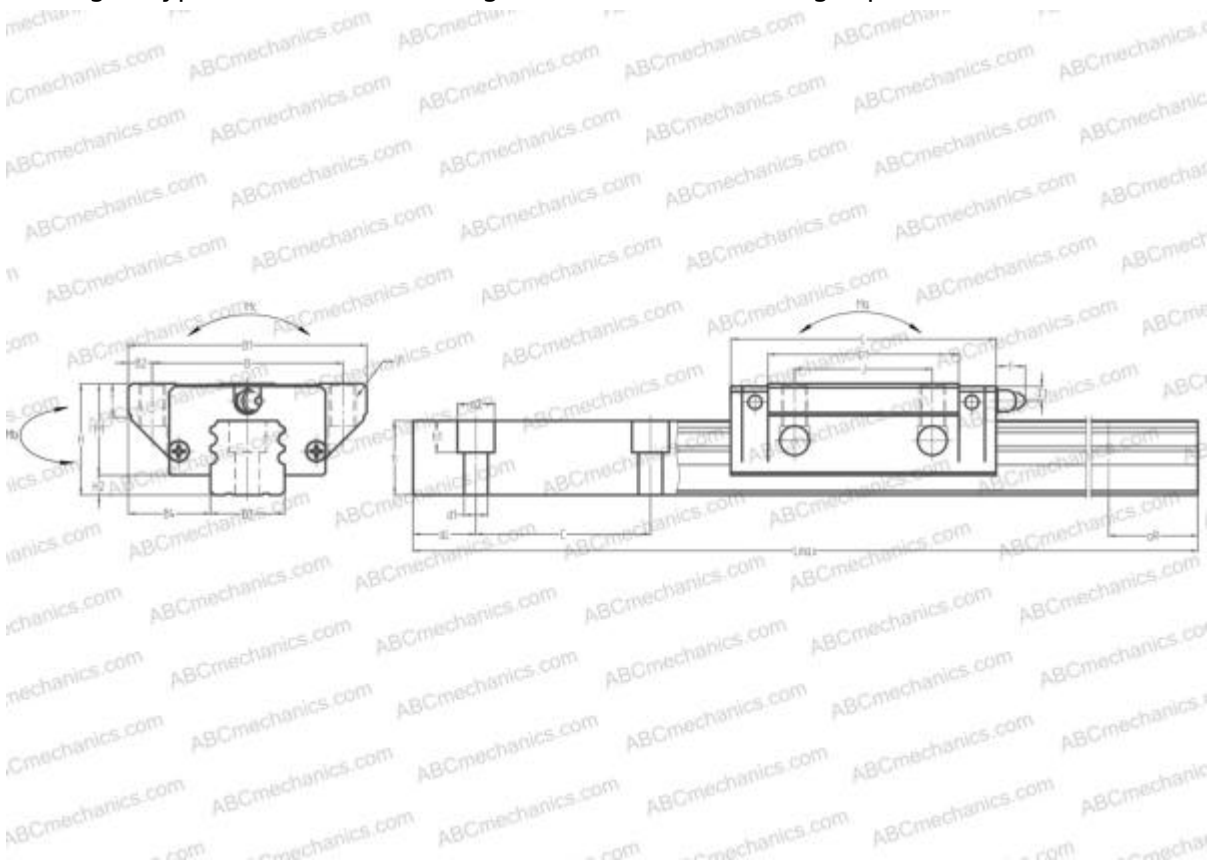

LRX55 IKO

Linear guides

TYPE: Monorail guidance systems, Recirculating balls, Four directional iso-load carrying type, Super rigid type, Flanged type, Low, Ball slide length - standard, Mounting tap

Technical specification

DIMENSIONS, MM

B1	140,000
H	70,000
L	165,400
B	116,000
J	95,000
L1	126,000
B2	12,000
B3	53,000
B4	43,500
H1	58,000
H2	12,000
T	15,000
T1	11,000
f	13,000
C	120,000

DIMENSIONS, MM

d1	16,000
d2	23,000
h	43,200
h1	20,000
L max	3960,000
aL	30,000
aR	30,000
F	M14x2x21

WEIGHT

Slide weight	5,500
Rail weight	17,200

MANUFACTURER

[IKO](#)

INTERCHANGE

ABC	LA55EL
NSK	LA55EL

INTERCHANGE

STAR