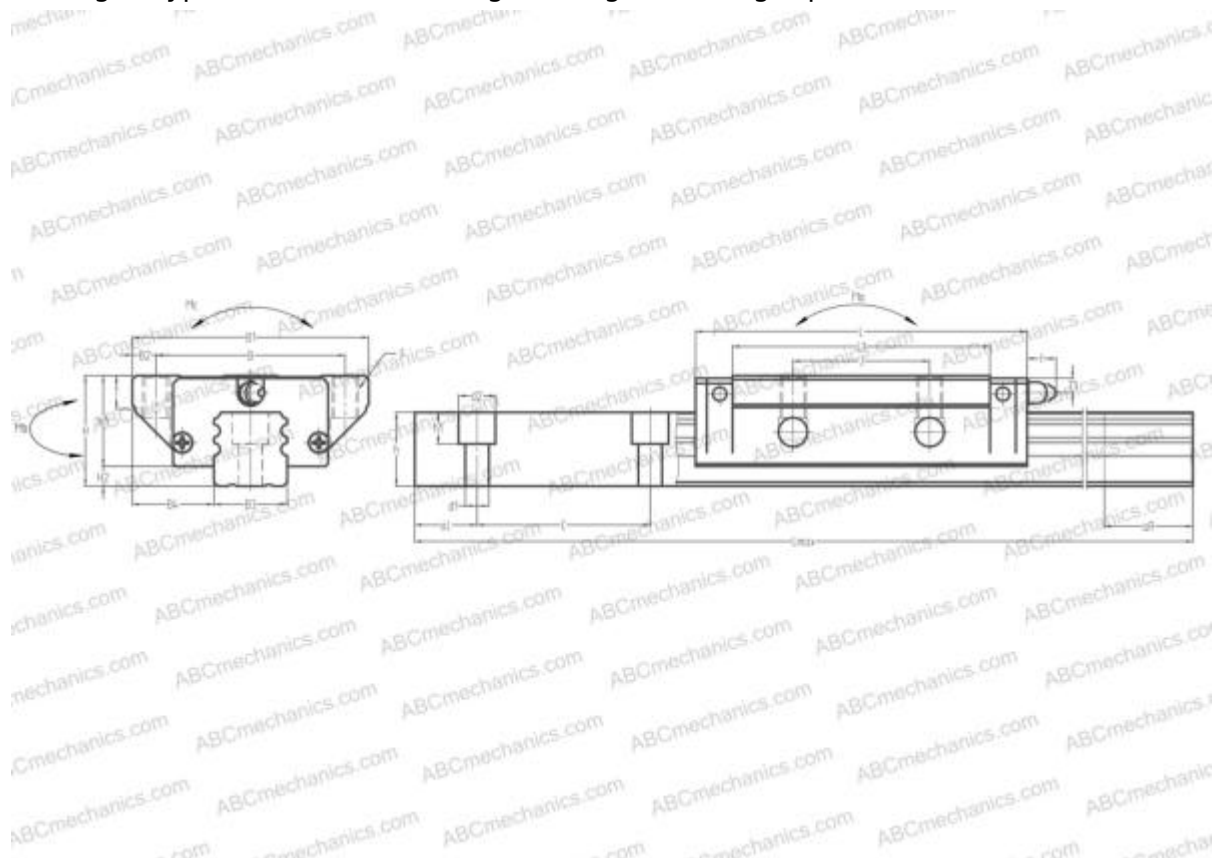

LRXG30 IKO

Linear guides

TYPE: Monorail guidance systems, Recirculating balls, Four directional iso-load carrying type, Super rigid type, Flanged type, Low, Ball slide length - long, Mounting tap

Technical specification

DIMENSIONS, MM

B1	90,000
H	42,000
L	126,200
B	72,000
J	52,000
L1	98,000
B2	9,000
B3	28,000
B4	31,000
H1	34,500
H2	7,500
T	11,000
T1	6,500
f	11,000
C	80,000

DIMENSIONS, MM

d1	9,000
d2	14,000
h	28,000
h1	12,000
L max	4000,000
aL	20,000
aR	20,000
F	M10x1.5 thru

WEIGHT

Slide weight	1,800
Rail weight	5,800

MANUFACTURER

[IKO](#)

INTERCHANGE

ABC	LA30GL
NSK	LA30GL