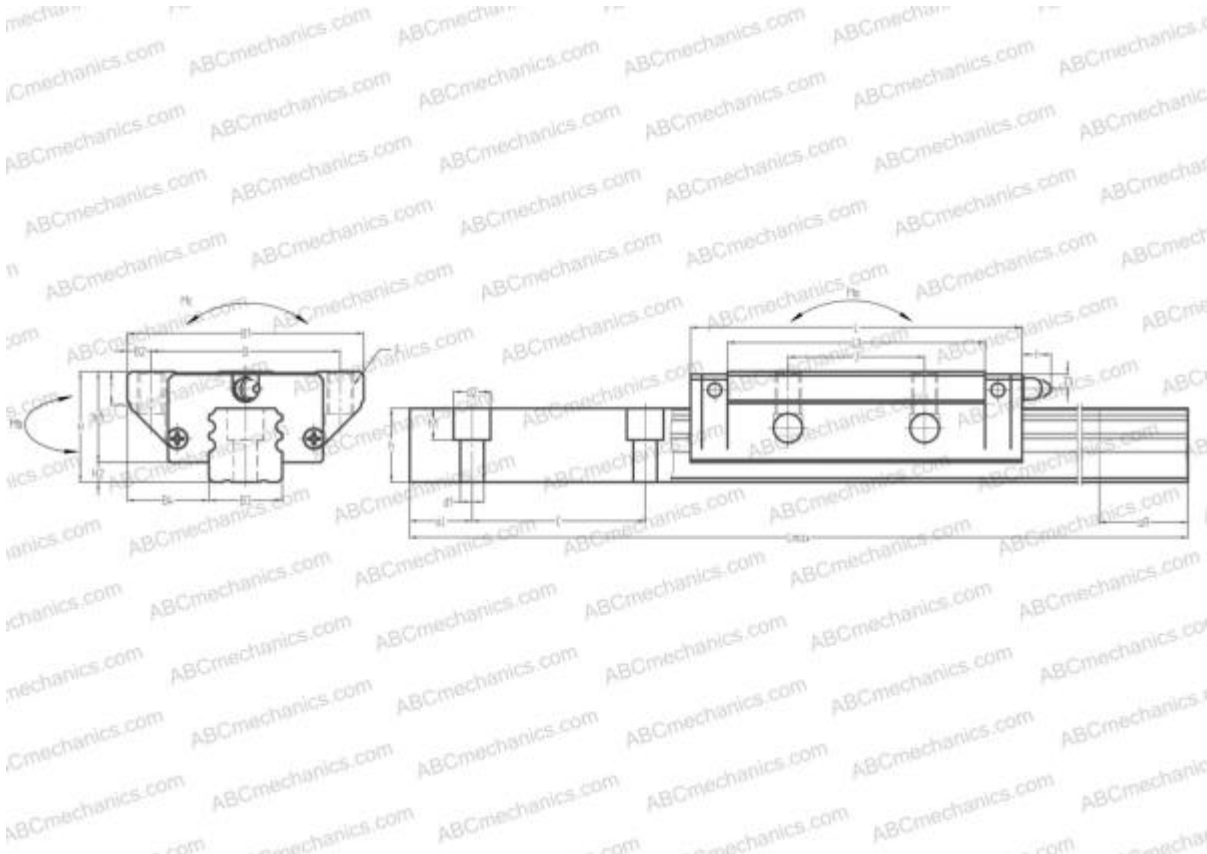

LRXG35 IKO

Linear guides

TYPE: Monorail guidance systems, Recirculating balls, Four directional iso-load carrying type, Super rigid type, Flanged type, Low, Ball slide length - long, Mounting tap

Technical specification

DIMENSIONS, MM

B1	100,000
H	48,000
L	144,600
B	82,000
J	62,000
L1	114,000
B2	9,000
B3	34,000
B4	33,000
H1	40,500
H2	7,500
T	12,000
T1	8,000
f	11,000
C	80,000

DIMENSIONS, MM

d1	9,000
d2	14,000
h	30,800
h1	12,000
L max	4000,000
aL	20,000
aR	20,000
F	M10x1.5x15

WEIGHT

Slide weight	2,600
Rail weight	7,700

MANUFACTURER

[IKO](#)

INTERCHANGE

ABC	LA35GL
NSK	LA35GL

INTERCHANGE

THK	SRG35LC
STAR	1853-3