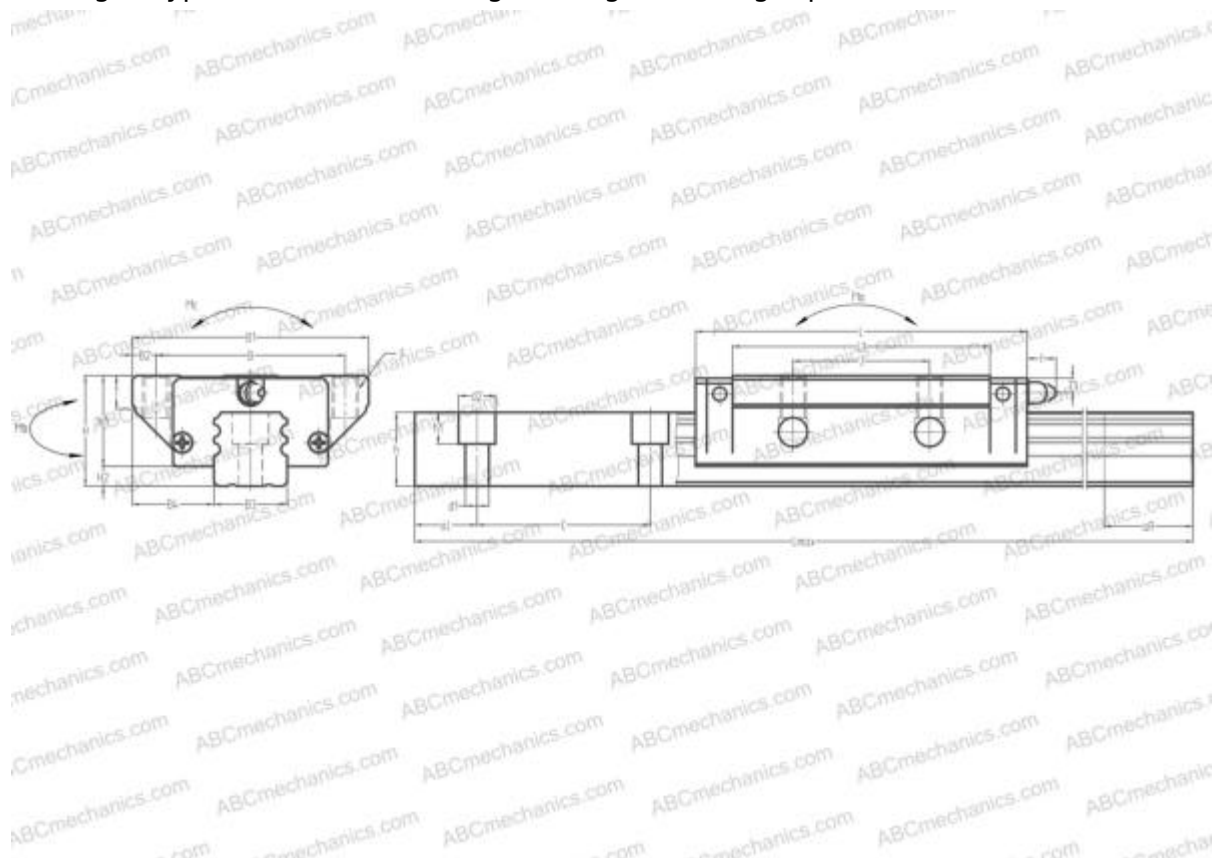

LRXG45 IKO

Linear guides

TYPE: Monorail guidance systems, Recirculating balls, Four directional iso-load carrying type, Super rigid type, Flanged type, Low, Ball slide length - long, Mounting tap

Technical specification

DIMENSIONS, MM

B1	120,000
H	60,000
L	173,400
B	100,000
J	80,000
L1	137,000
B2	10,000
B3	45,000
B4	37,500
H1	50,000
H2	10,000
T	13,000
T1	10,000
f	13,000
C	105,000

DIMENSIONS, MM

d1	14,000
d2	20,000
h	36,000
h1	17,000
L max	3990,000
aL	22,500
aR	22,500
F	M12x1.75x18

WEIGHT

Slide weight	4,300
Rail weight	12,000

MANUFACTURER

[IKO](#)

INTERCHANGE

ABC	LA45GL
NSK	LA45GL

INTERCHANGE

THK	SRG45LC
STAR	1853-4