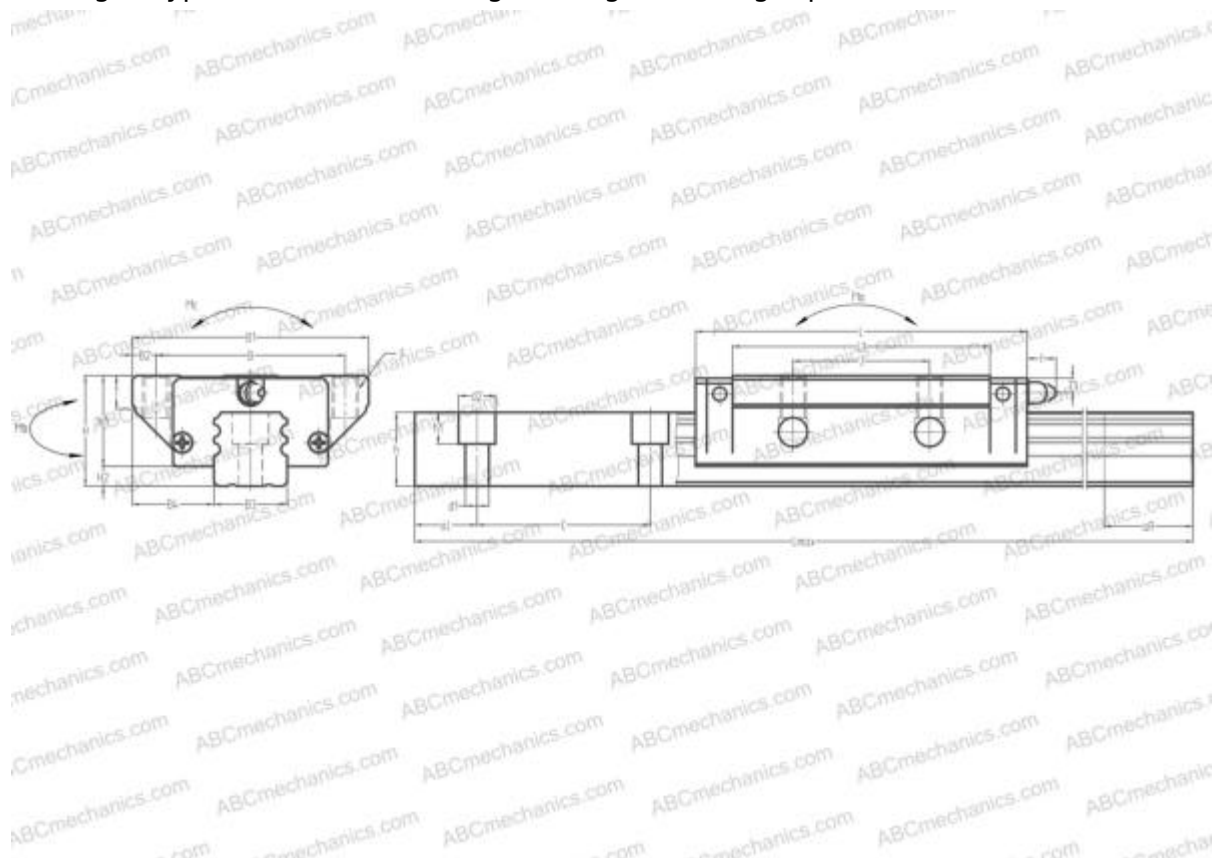

LA55GL ABC

Linear guides

TYPE: Monorail guidance systems, Recirculating balls, Four directional iso-load carrying type, Super rigid type, Flanged type, Low, Ball slide length - long, Mounting tap

Technical specification

DIMENSIONS, MM

B1	140,000
H	70,000
L	203,400
B	116,000
J	95,000
L1	164,000
B2	12,000
B3	53,000
B4	43,500
H1	58,000
H2	12,000
T	15,000
T1	11,000
f	13,000
C	120,000

DIMENSIONS, MM

d1	16,000
d2	23,000
h	43,200
h1	20,000
L max	3960,000
aL	30,000
aR	30,000
F	M14x2x21

WEIGHT

Slide weight	7,200
Rail weight	17,200

MANUFACTURER

[ABC](#)

INTERCHANGE

NSK	LA55GL
THK	SRG55LC

INTERCHANGE

IKO	LRXG55
STAR	1853-5