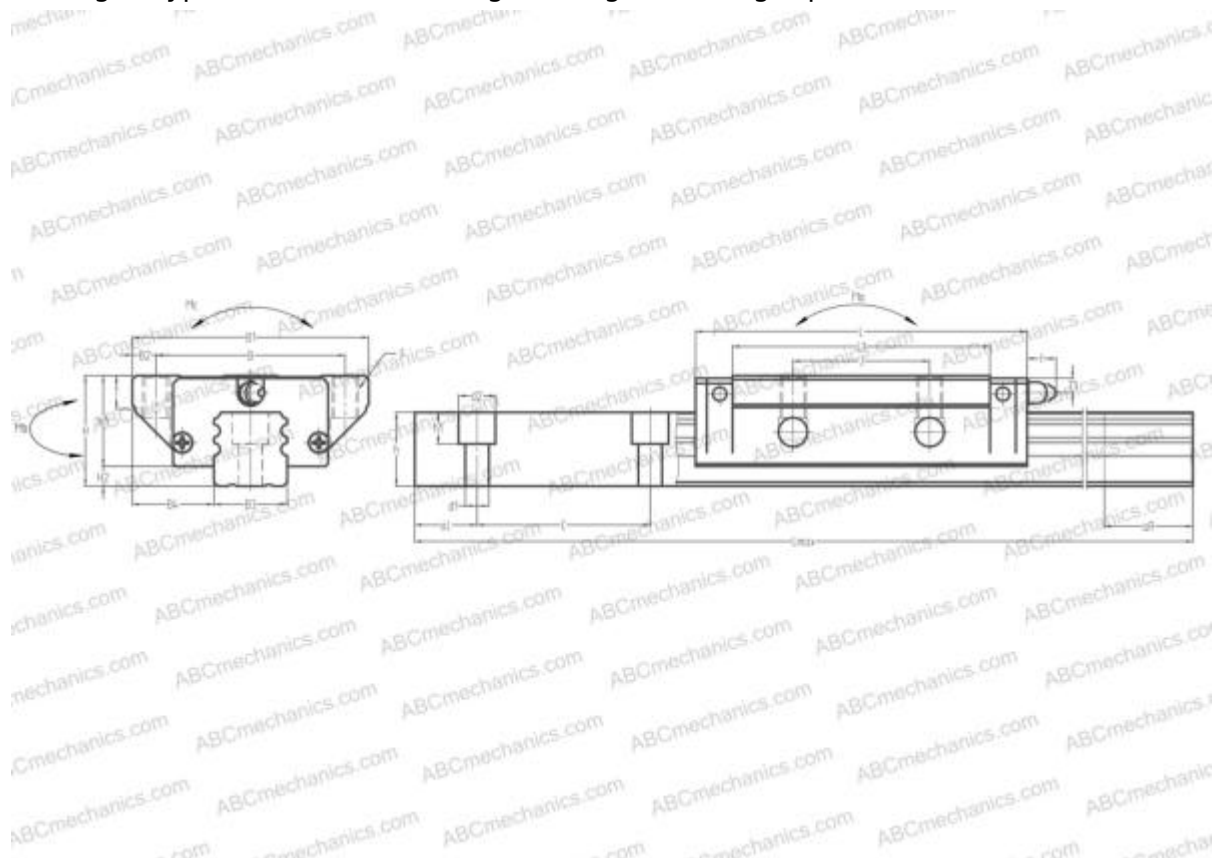

LRXG55 IKO

Linear guides

TYPE: Monorail guidance systems, Recirculating balls, Four directional iso-load carrying type, Super rigid type, Flanged type, Low, Ball slide length - long, Mounting tap

Technical specification

DIMENSIONS, MM

B1	140,000
H	70,000
L	203,400
B	116,000
J	95,000
L1	164,000
B2	12,000
B3	53,000
B4	43,500
H1	58,000
H2	12,000
T	15,000
T1	11,000
f	13,000
C	120,000

DIMENSIONS, MM

d1	16,000
d2	23,000
h	43,200
h1	20,000
L max	3960,000
aL	30,000
aR	30,000
F	M14x2x21

WEIGHT

Slide weight	7,200
Rail weight	17,200

MANUFACTURER

[IKO](#)

INTERCHANGE

ABC	LA55GL
NSK	LA55GL

INTERCHANGE

THK	SRG55LC
STAR	1853-5