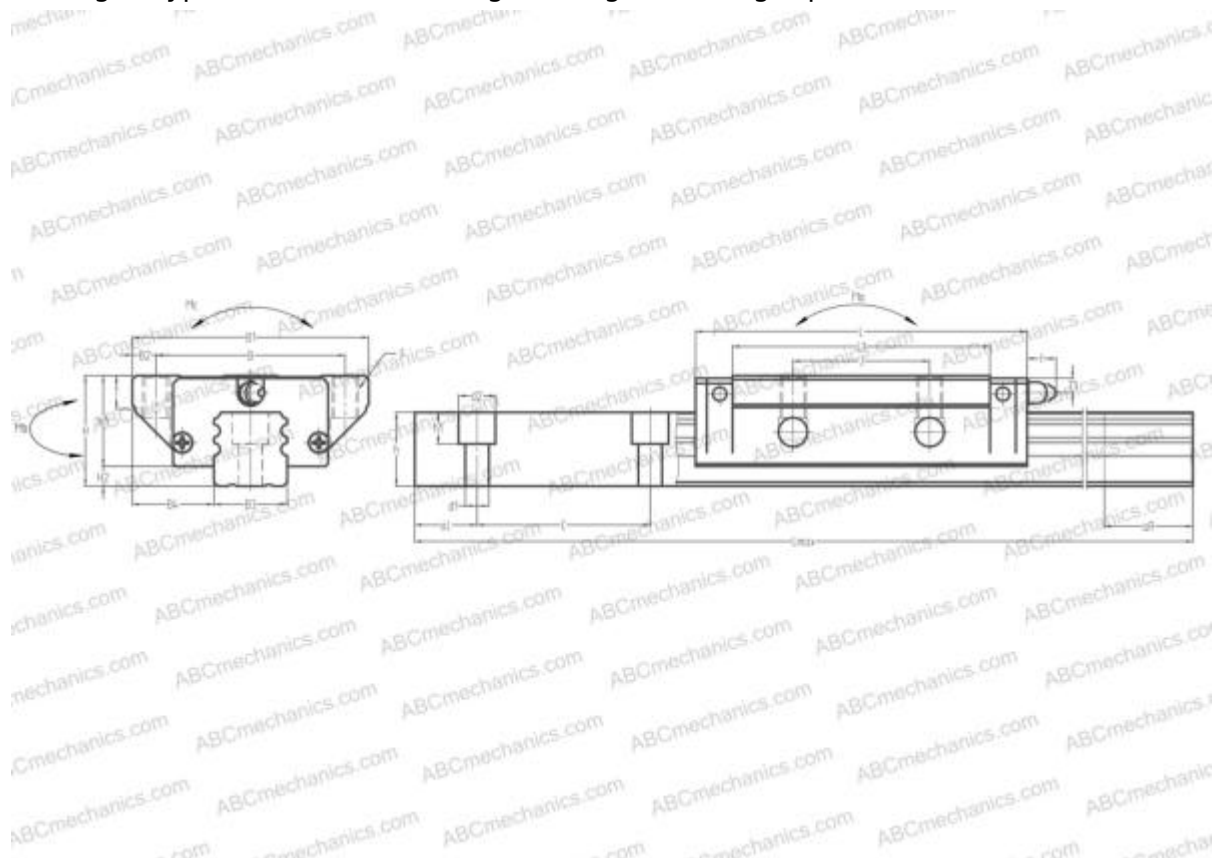

LA65GL ABC

Linear guides

TYPE: Monorail guidance systems, Recirculating balls, Four directional iso-load carrying type, Super rigid type, Flanged type, Low, Ball slide length - long, Mounting tap

Technical specification

DIMENSIONS, MM

B1	170,000
H	90,000
L	256,200
B	142,000
J	110,000
L1	207,000
B2	14,000
B3	63,000
B4	53,500
H1	76,000
H2	14,000
T	22,000
T1	19,000
f	13,000
C	150,000

DIMENSIONS, MM

d1	18,000
d2	26,000
h	55,000
h1	22,000
L max	3900,000
aL	35,000
aR	35,000
F	M16x2x24

WEIGHT

Slide weight	15,500
Rail weight	25,900

MANUFACTURER

[ABC](#)

INTERCHANGE

NSK	LA65GL
THK	SRG65LC

INTERCHANGE

IKO	LRXG65
STAR	1853-6