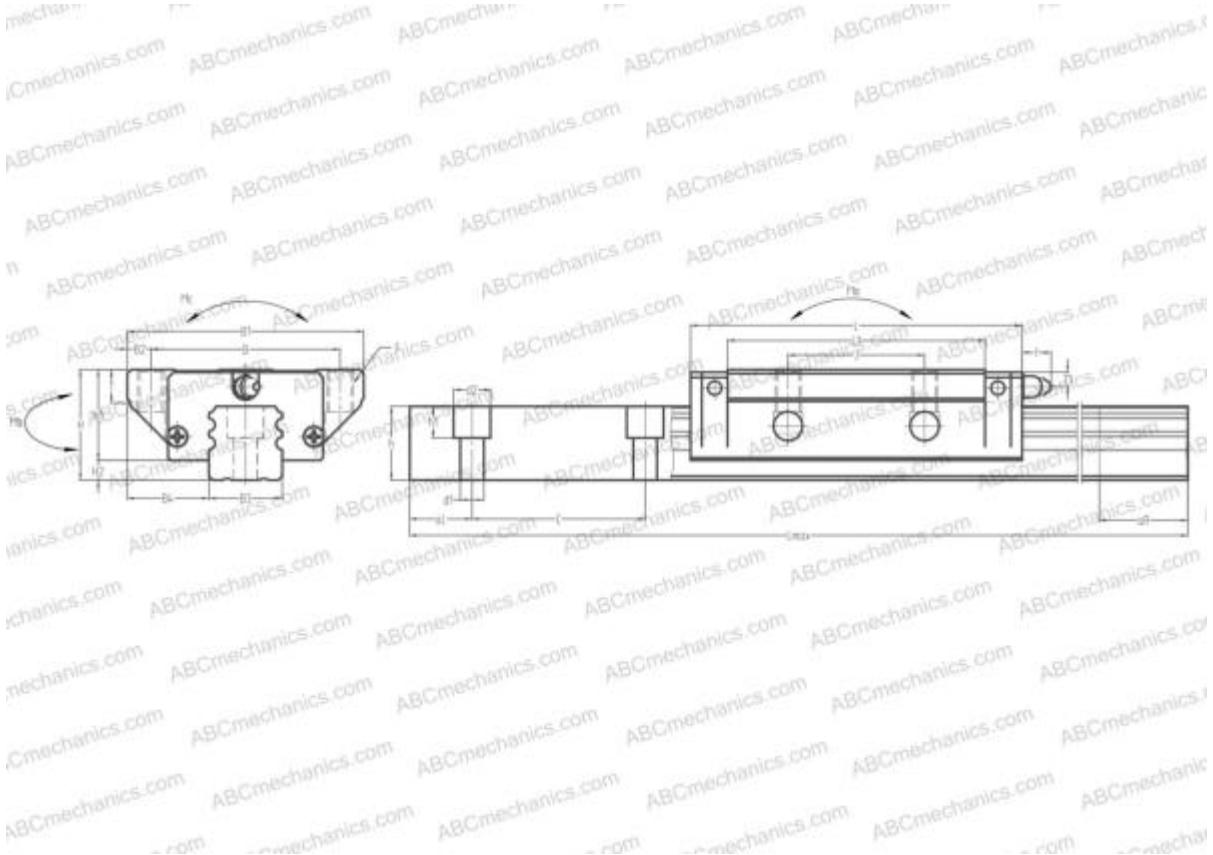

## LRXG65 IKO

Linear guides

TYPE: Monorail guidance systems, Recirculating balls, Four directional iso-load carrying type, Super rigid type, Flanged type, Low, Ball slide length - long, Mounting tap

### Technical specification

#### DIMENSIONS, MM

B1	170,000
H	90,000
L	256,200
B	142,000
J	110,000
L1	207,000
B2	14,000
B3	63,000
B4	53,500
H1	76,000
H2	14,000
T	22,000
T1	19,000
f	13,000
C	150,000

#### DIMENSIONS, MM

d1	18,000
d2	26,000
h	55,000
h1	22,000
L max	3900,000
aL	35,000
aR	35,000
F	M16x2x24