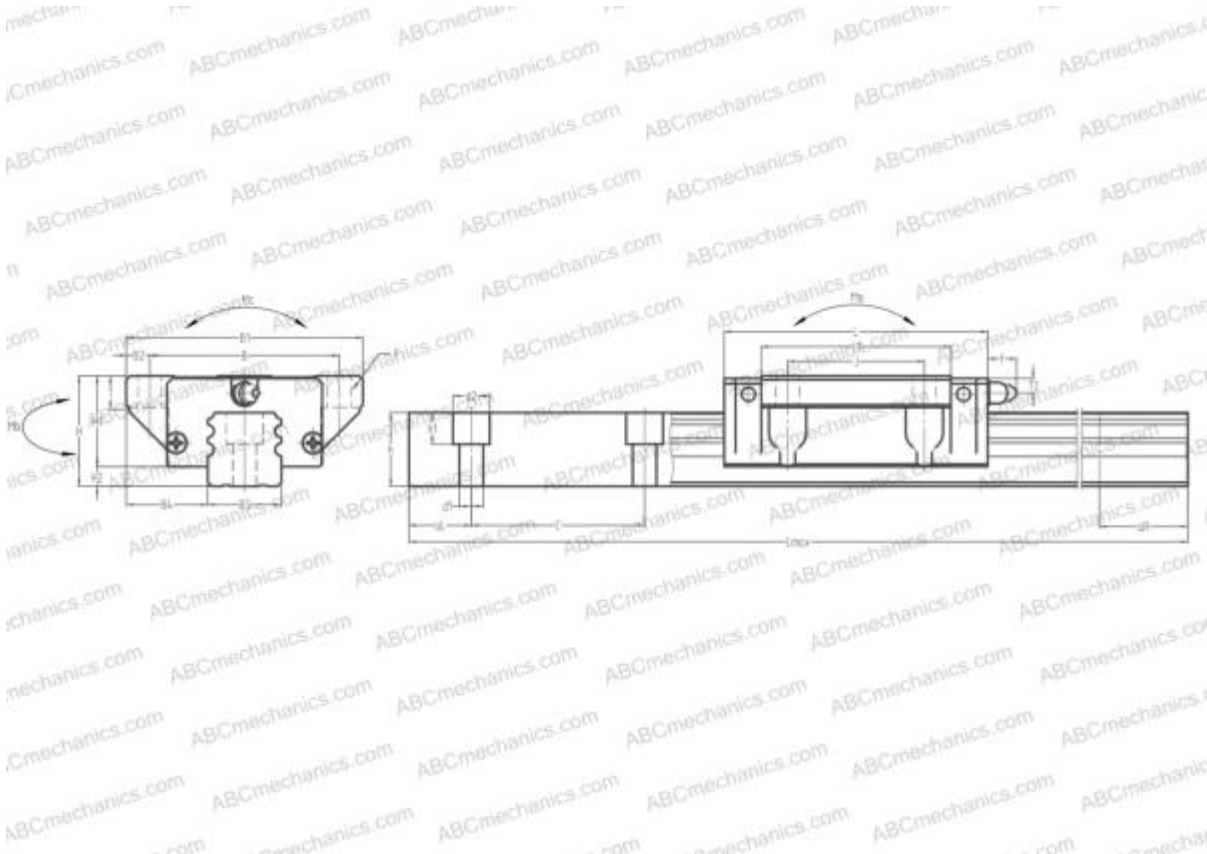

LA30FL ABC

Linear guides

TYPE: Monorail guidance systems, Recirculating balls, Four directional iso-load carrying type, Super rigid type, Flanged type, Low, Ball slide length - standard, Mounting bolt hole

Technical specification

DIMENSIONS, MM

B1	90,000
H	42,000
L	100,200
B	72,000
J	52,000
L1	72,000
B2	9,000
B3	28,000
B4	31,000
H1	34,500
H2	7,500
T	11,000
T1	6,500
f	11,000
C	80,000

DIMENSIONS, MM

d1	9,000
d2	14,000
h	28,000
h1	12,000
L max	4000,000
aL	20,000
aR	20,000
F	9x12

WEIGHT

Slide weight	1,300
Rail weight	5,800

MANUFACTURER

[ABC](#)

INTERCHANGE

NSK	LA30FL
IKO	LRX30