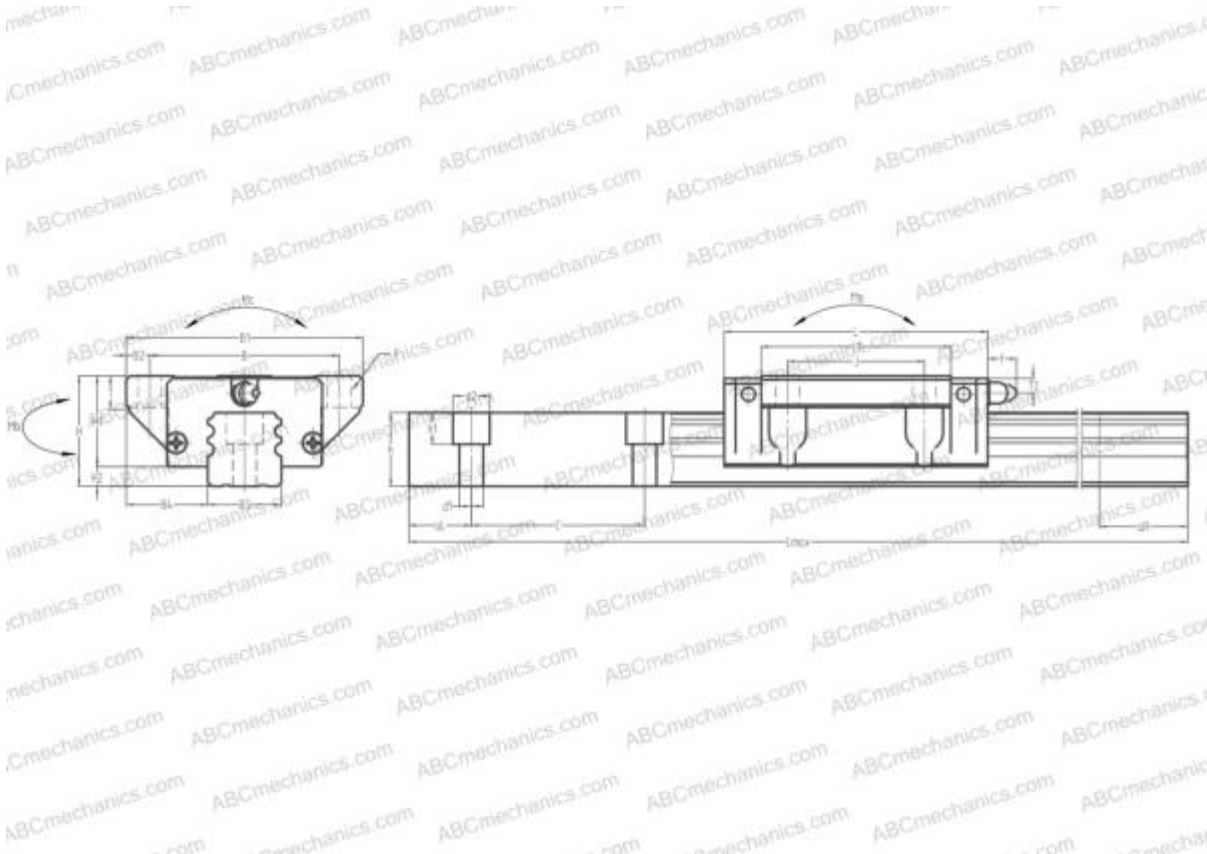

## LRX30 IKO

Linear guides

TYPE: Monorail guidance systems, Recirculating balls, Four directional iso-load carrying type, Super rigid type, Flanged type, Low, Ball slide length - standard, Mounting bolt hole

### Technical specification

#### DIMENSIONS, MM

B1	90,000
H	42,000
L	100,200
B	72,000
J	52,000
L1	72,000
B2	9,000
B3	28,000
B4	31,000
H1	34,500
H2	7,500
T	11,000
T1	6,500
f	11,000
C	80,000

#### DIMENSIONS, MM

d1	9,000
d2	14,000
h	28,000
h1	12,000
L max	4000,000
aL	20,000
aR	20,000
F	9x12