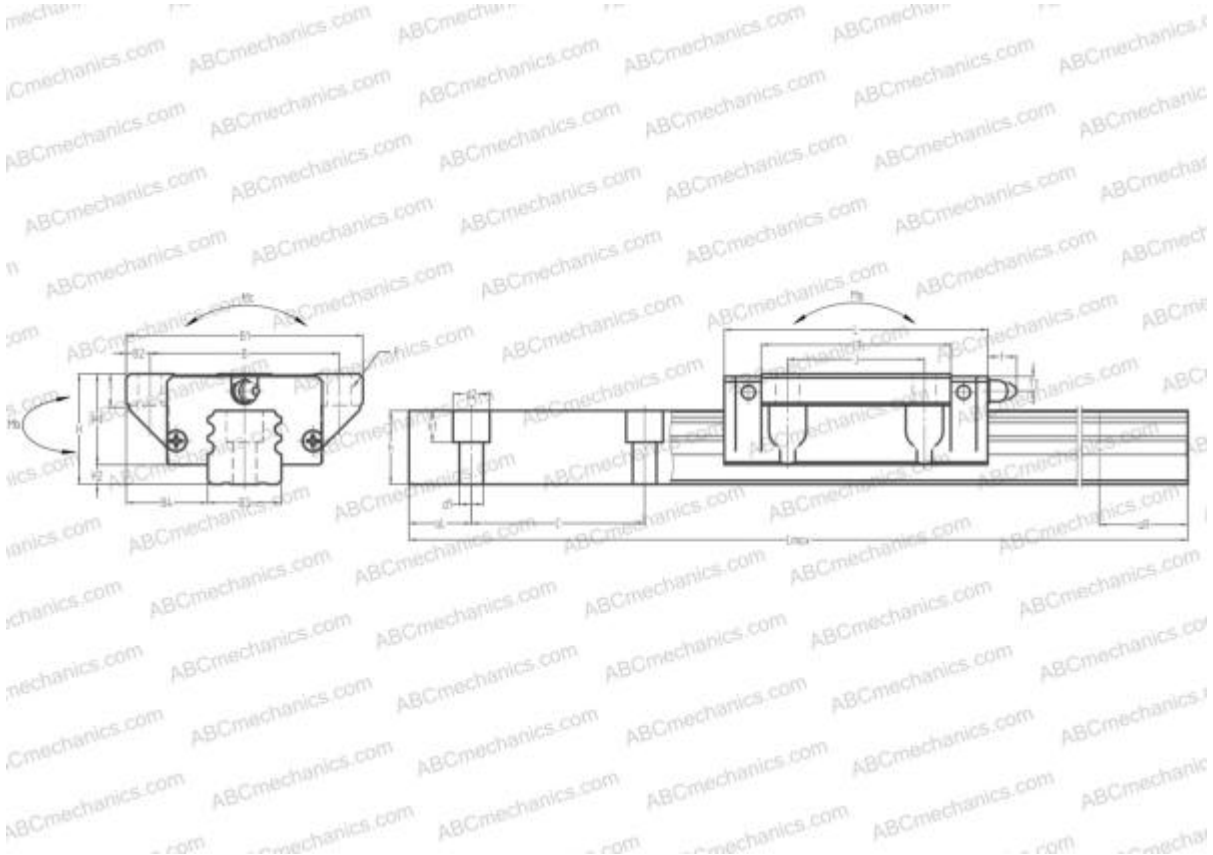

## LA35FL ABC

Linear guides

TYPE: Monorail guidance systems, Recirculating balls, Four directional iso-load carrying type, Super rigid type, Flanged type, Low, Ball slide length - standard, Mounting bolt hole

### Technical specification

#### DIMENSIONS, MM

B1	100,000
H	48,000
L	110,600
B	82,000
J	62,000
L1	80,000
B2	9,000
B3	34,000
B4	33,000
H1	40,500
H2	7,500
T	12,000
T1	8,000
f	11,000
C	80,000

#### DIMENSIONS, MM

d1	9,000
d2	14,000
h	30,800
h1	12,000
L max	4000,000
aL	20,000
aR	20,000
F	9x13