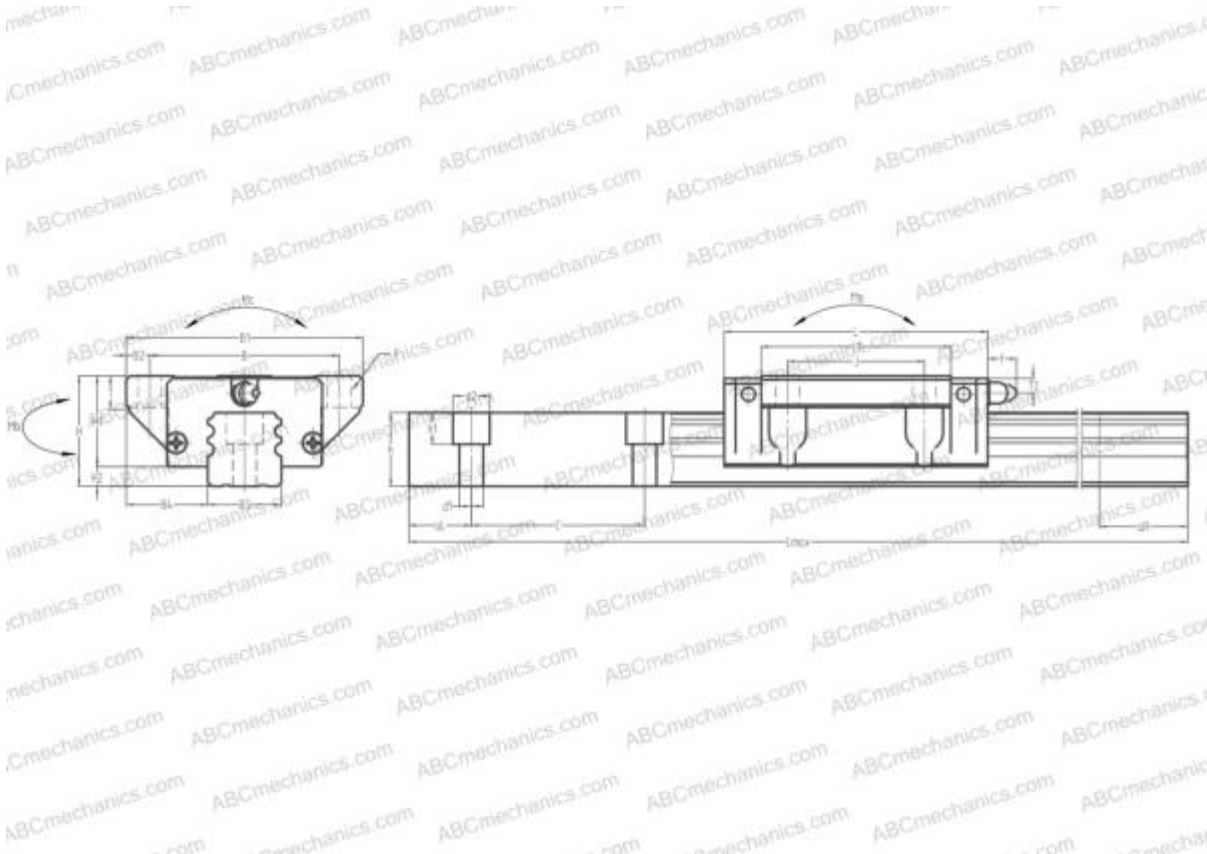

LRX35 IKO

Linear guides

TYPE: Monorail guidance systems, Recirculating balls, Four directional iso-load carrying type, Super rigid type, Flanged type, Low, Ball slide length - standard, Mounting bolt hole

Technical specification

DIMENSIONS, MM

B1	100,000
H	48,000
L	110,600
B	82,000
J	62,000
L1	80,000
B2	9,000
B3	34,000
B4	33,000
H1	40,500
H2	7,500
T	12,000
T1	8,000
f	11,000
C	80,000

DIMENSIONS, MM

d1	9,000
d2	14,000
h	30,800
h1	12,000
L max	4000,000
aL	20,000
aR	20,000
F	9x13

WEIGHT

Slide weight	1,900
Rail weight	7,700

MANUFACTURER

[IKO](#)

INTERCHANGE

ABC	LA35FL
NSK	LA35FL

INTERCHANGE

STAR