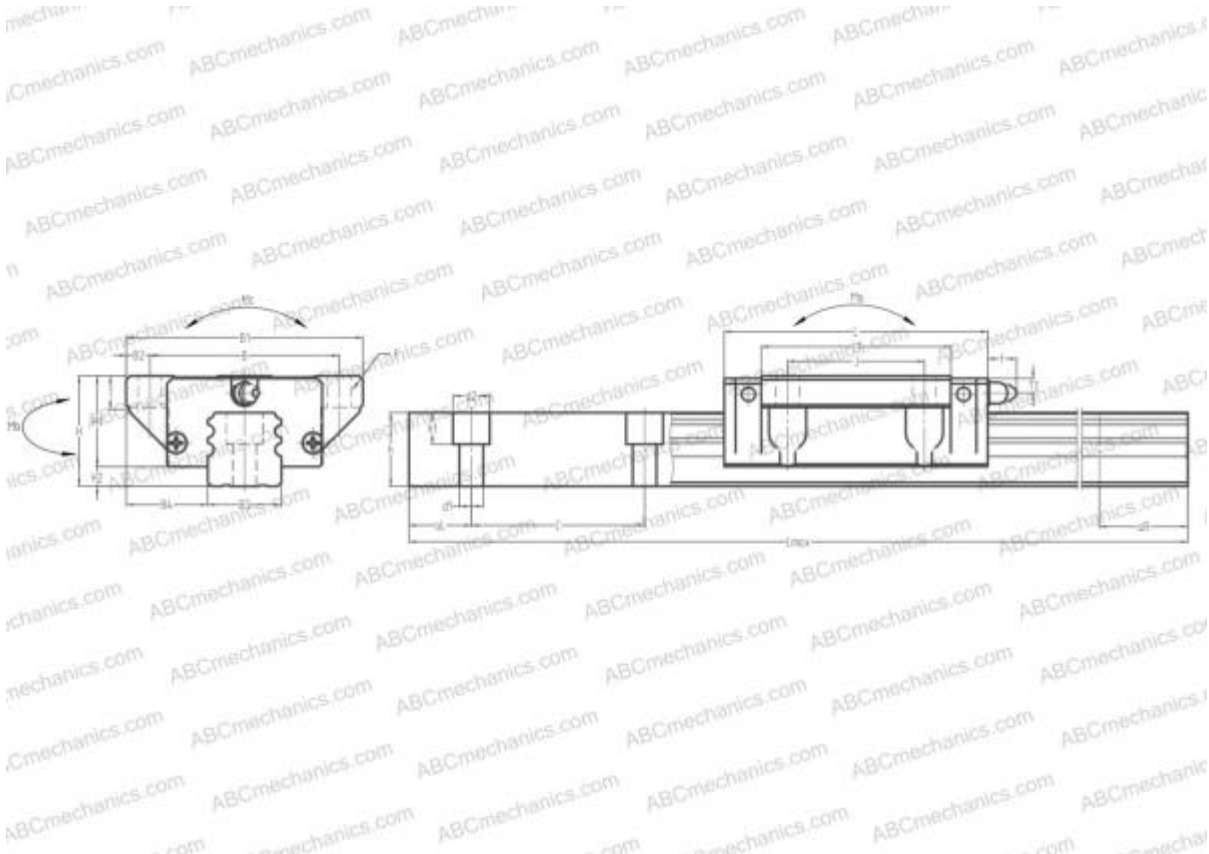

LRX55 IKO

Linear guides

TYPE: Monorail guidance systems, Recirculating balls, Four directional iso-load carrying type, Super rigid type, Flanged type, Low, Ball slide length - standard, Mounting bolt hole

Technical specification

DIMENSIONS, MM

B1	140,000
H	70,000
L	165,400
B	116,000
J	95,000
L1	126,000
B2	12,000
B3	53,000
B4	43,500
H1	58,000
H2	12,000
T	15,000
T1	11,000
f	13,000
C	120,000

DIMENSIONS, MM

d1	16,000
d2	23,000
h	43,200
h1	20,000
L max	3960,000
aL	30,000
aR	30,000
F	14x18

WEIGHT

Slide weight	5,500
Rail weight	17,200

MANUFACTURER

[IKO](#)

INTERCHANGE

ABC	LA55FL
NSK	LA55FL

INTERCHANGE

STAR