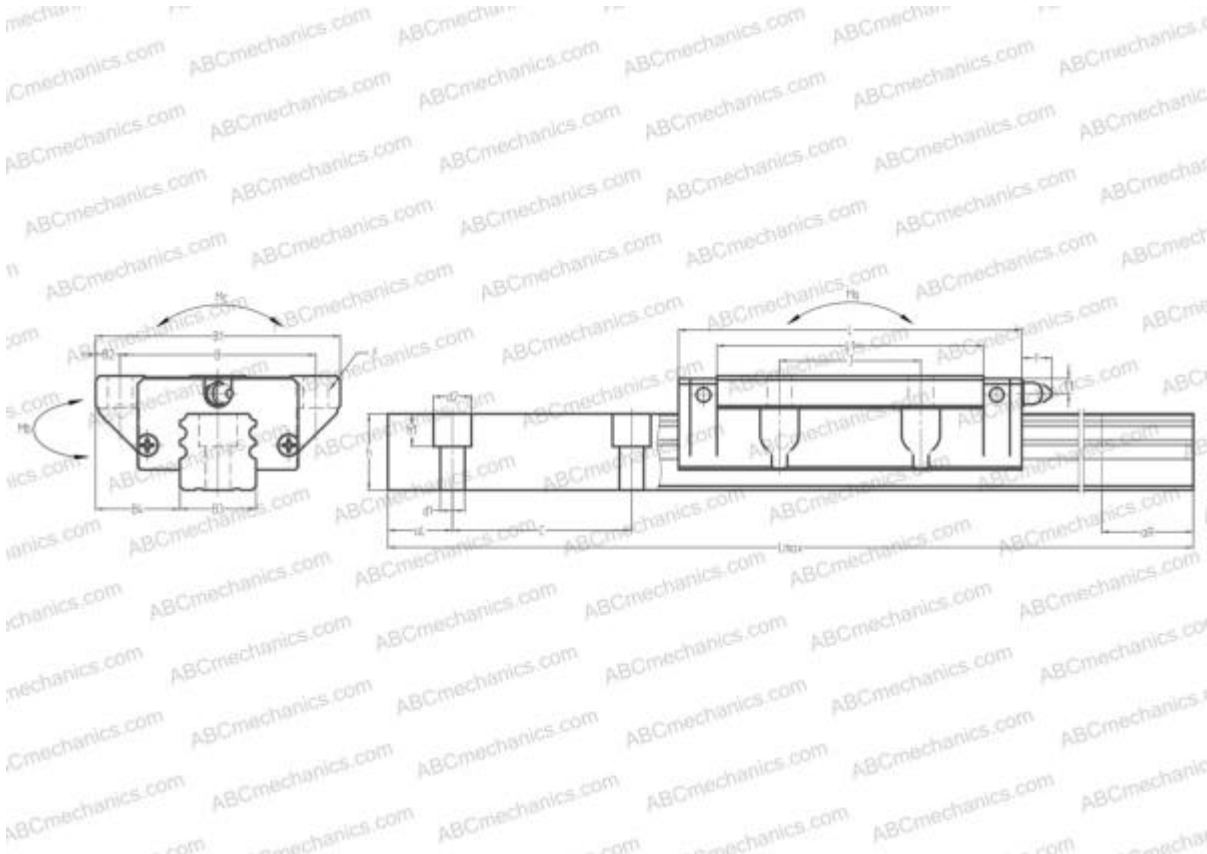

LA30HL ABC

Linear guides

TYPE: Monorail guidance systems, Recirculating balls, Four directional iso-load carrying type, Super rigid type, Flanged type, Low, Ball slide length - long, Mounting bolt hole

Technical specification

DIMENSIONS, MM

B1	90,000
H	42,000
L	126,200
B	72,000
J	52,000
L1	98,000
B2	9,000
B3	28,000
B4	31,000
H1	34,500
H2	7,500
T	11,000
T1	6,500
f	11,000
C	80,000

DIMENSIONS, MM

d1	9,000
d2	14,000
h	28,000
h1	12,000
L max	4000,000
aL	20,000
aR	20,000
F	9x12

WEIGHT

Slide weight	1,800
Rail weight	5,800

MANUFACTURER

[ABC](#)

INTERCHANGE

NSK	LA30HL
IKO	LRXG30