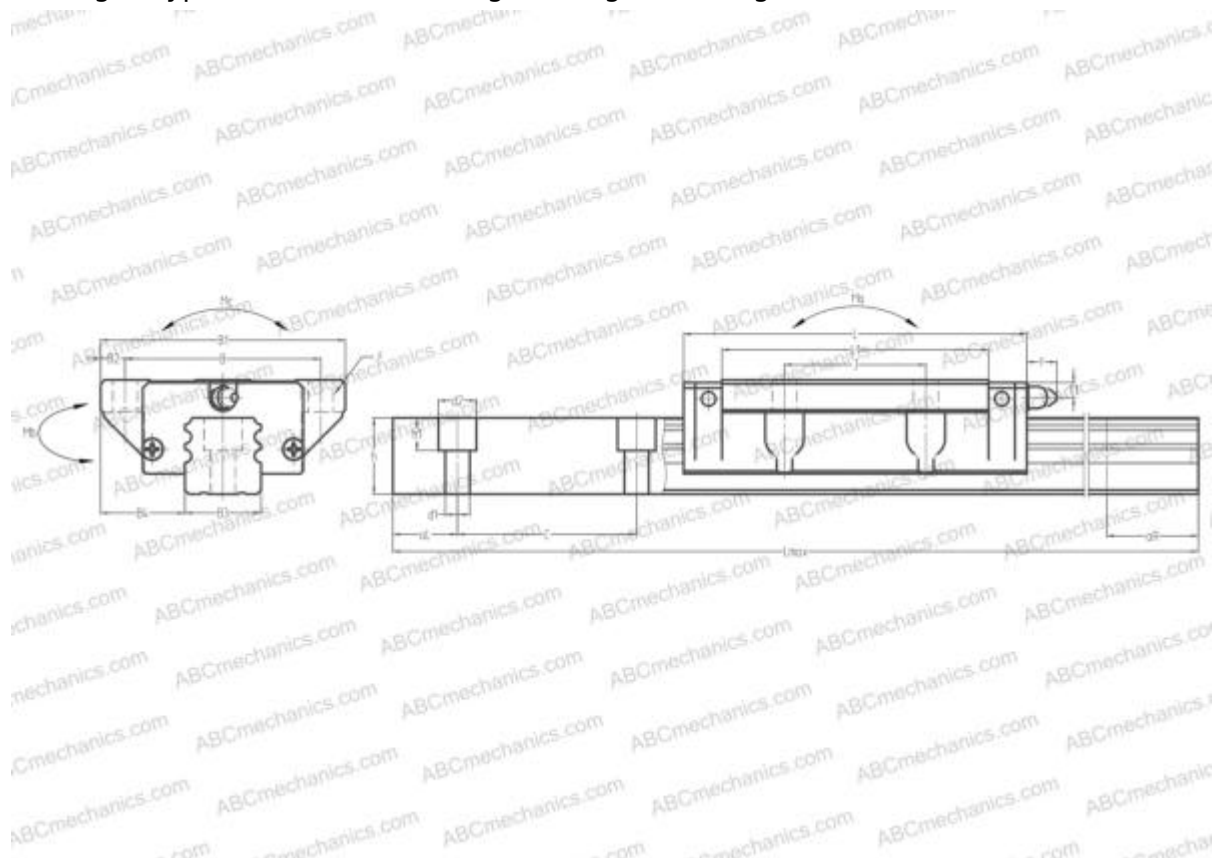

## LA35HL ABC

Linear guides

TYPE: Monorail guidance systems, Recirculating balls, Four directional iso-load carrying type, Super rigid type, Flanged type, Low, Ball slide length - long, Mounting bolt hole

### Technical specification

#### DIMENSIONS, MM

B1	100,000
H	48,000
L	144,600
B	82,000
J	62,000
L1	114,000
B2	9,000
B3	34,000
B4	33,000
H1	40,500
H2	7,500
T	12,000
T1	8,000
f	11,000
C	80,000

#### DIMENSIONS, MM

d1	9,000
d2	14,000
h	30,800
h1	12,000
L max	4000,000
aL	20,000
aR	20,000
F	9x13