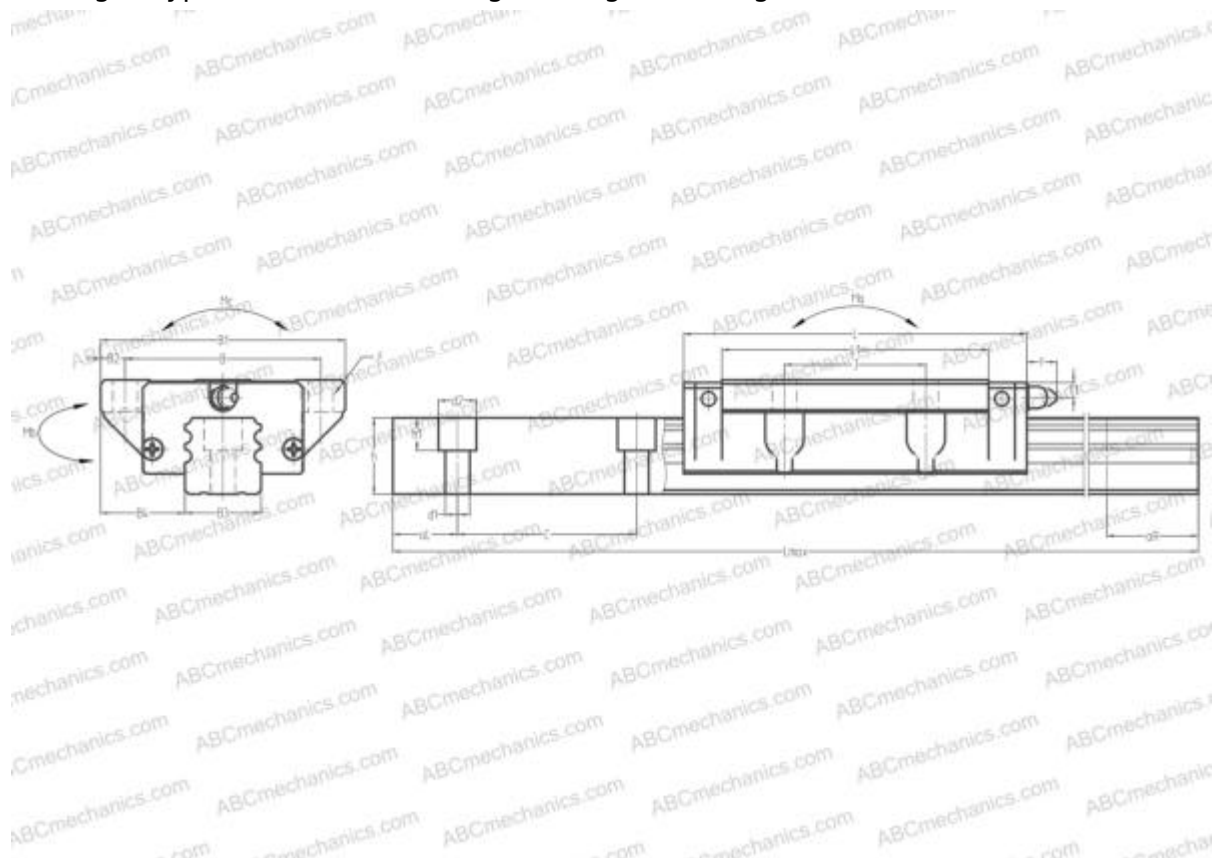

LRXG45 IKO

Linear guides

TYPE: Monorail guidance systems, Recirculating balls, Four directional iso-load carrying type, Super rigid type, Flanged type, Low, Ball slide length - long, Mounting bolt hole

Technical specification

DIMENSIONS, MM

B1	120,000
H	60,000
L	173,400
B	100,000
J	80,000
L1	137,000
B2	10,000
B3	45,000
B4	37,500
H1	50,000
H2	10,000
T	13,000
T1	10,000
f	13,000
C	105,000

DIMENSIONS, MM

d1	14,000
d2	20,000
h	36,000
h1	17,000
L max	3990,000
aL	22,500
aR	22,500
F	11x15

WEIGHT

Slide weight	4,300
Rail weight	12,000

MANUFACTURER

[IKO](#)

INTERCHANGE

ABC	LA45HL
NSK	LA45HL

INTERCHANGE

STAR