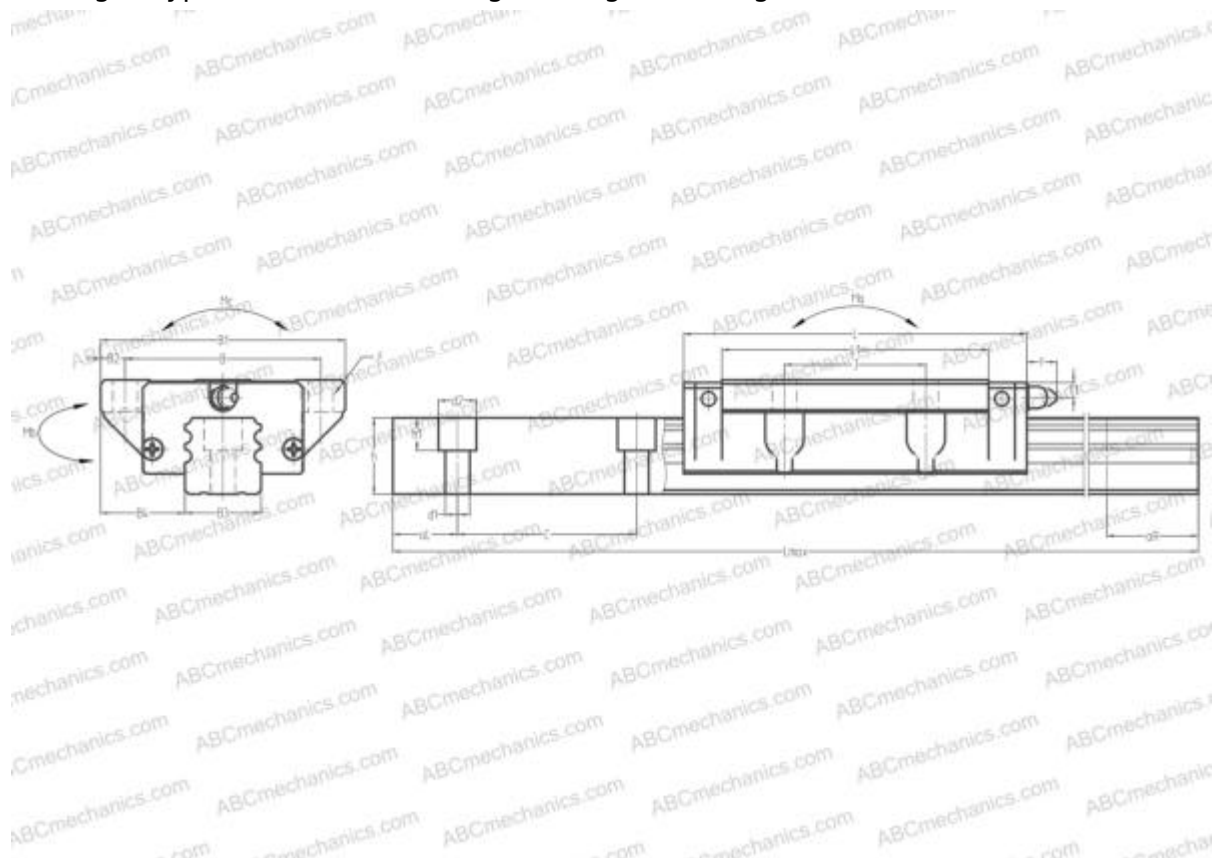

## LA55HL ABC

Linear guides

TYPE: Monorail guidance systems, Recirculating balls, Four directional iso-load carrying type, Super rigid type, Flanged type, Low, Ball slide length - long, Mounting bolt hole

### Technical specification

#### DIMENSIONS, MM

B1	140,000
H	70,000
L	203,400
B	116,000
J	95,000
L1	164,000
B2	12,000
B3	53,000
B4	43,500
H1	58,000
H2	12,000
T	15,000
T1	11,000
f	13,000
C	120,000

#### DIMENSIONS, MM

d1	16,000
d2	23,000
h	43,200
h1	20,000
L max	3960,000
aL	30,000
aR	30,000
F	14x18