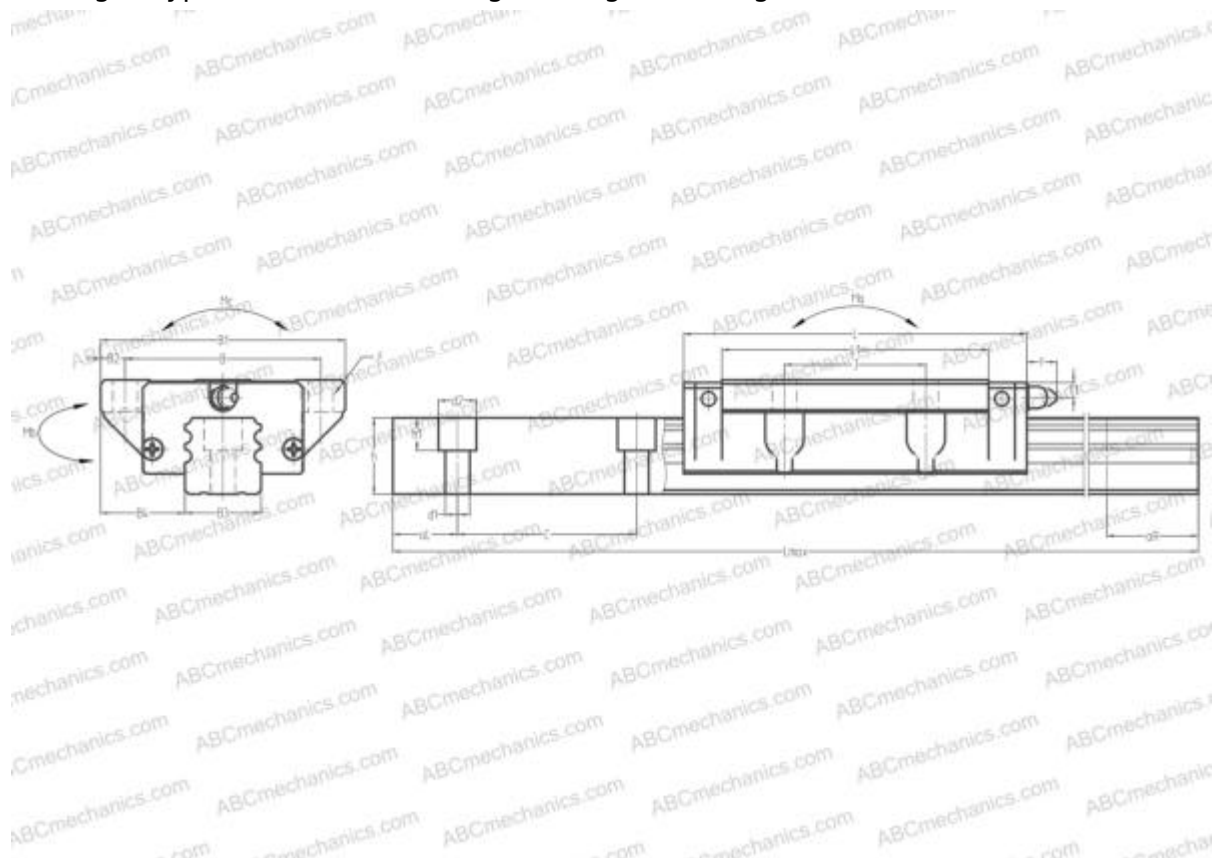

LRXG55 IKO

Linear guides

TYPE: Monorail guidance systems, Recirculating balls, Four directional iso-load carrying type, Super rigid type, Flanged type, Low, Ball slide length - long, Mounting bolt hole

Technical specification

DIMENSIONS, MM

B1	140,000
H	70,000
L	203,400
B	116,000
J	95,000
L1	164,000
B2	12,000
B3	53,000
B4	43,500
H1	58,000
H2	12,000
T	15,000
T1	11,000
f	13,000
C	120,000

DIMENSIONS, MM

d1	16,000
d2	23,000
h	43,200
h1	20,000
L max	3960,000
aL	30,000
aR	30,000
F	14x18

WEIGHT

Slide weight	7,200
Rail weight	17,200

MANUFACTURER

[IKO](#)

INTERCHANGE

ABC	LA55HL
NSK	LA55HL

INTERCHANGE

STAR