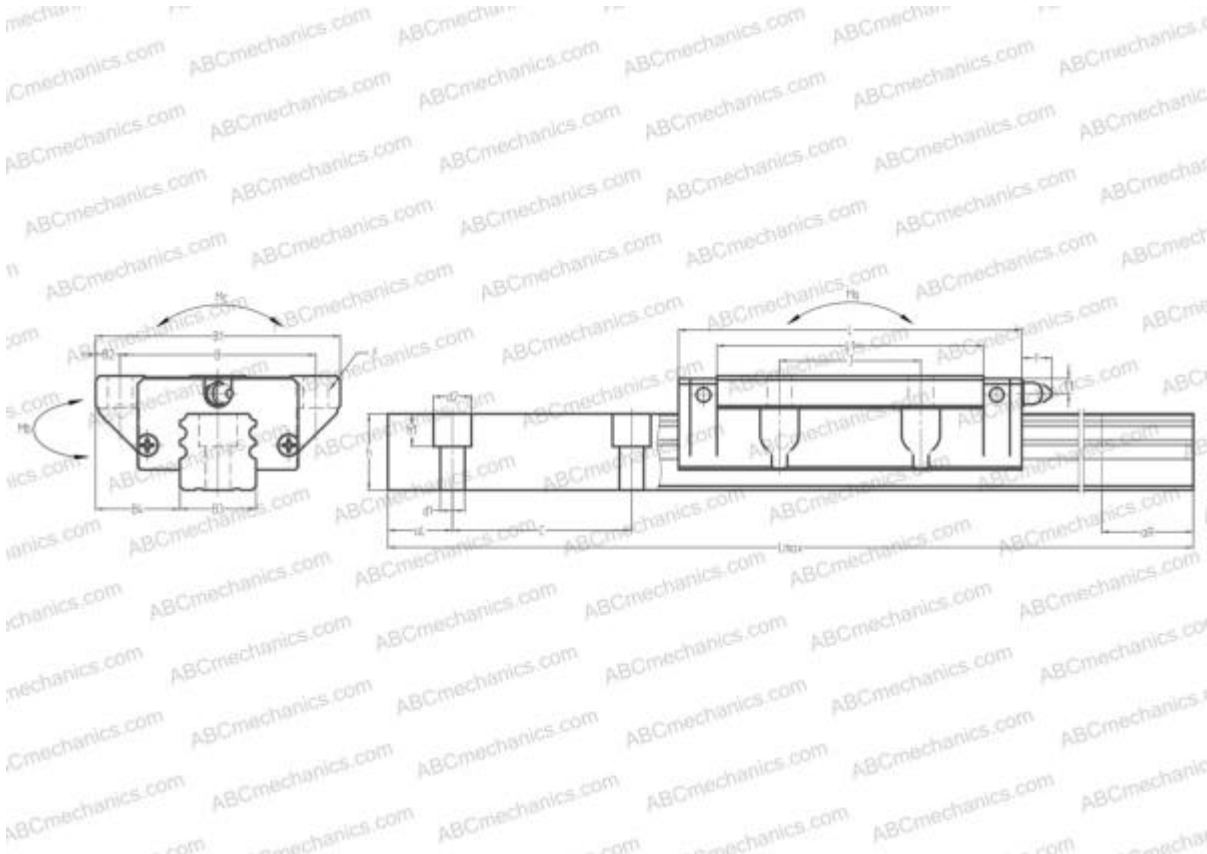

LA65HL ABC

Linear guides

TYPE: Monorail guidance systems, Recirculating balls, Four directional iso-load carrying type, Super rigid type, Flanged type, Low, Ball slide length - long, Mounting bolt hole

Technical specification

DIMENSIONS, MM

B1	170,000
H	90,000
L	256,200
B	142,000
J	110,000
L1	207,000
B2	14,000
B3	63,000
B4	53,500
H1	76,000
H2	14,000
T	22,000
T1	19,000
f	13,000
C	150,000

DIMENSIONS, MM

d1	18,000
d2	26,000
h	55,000
h1	22,000
L max	3900,000
aL	35,000
aR	35,000
F	16x23

WEIGHT

Slide weight	15,500
Rail weight	25,900

MANUFACTURER

[ABC](#)

INTERCHANGE

NSK	LA65HL
IKO	LRXG65

INTERCHANGE

STAR