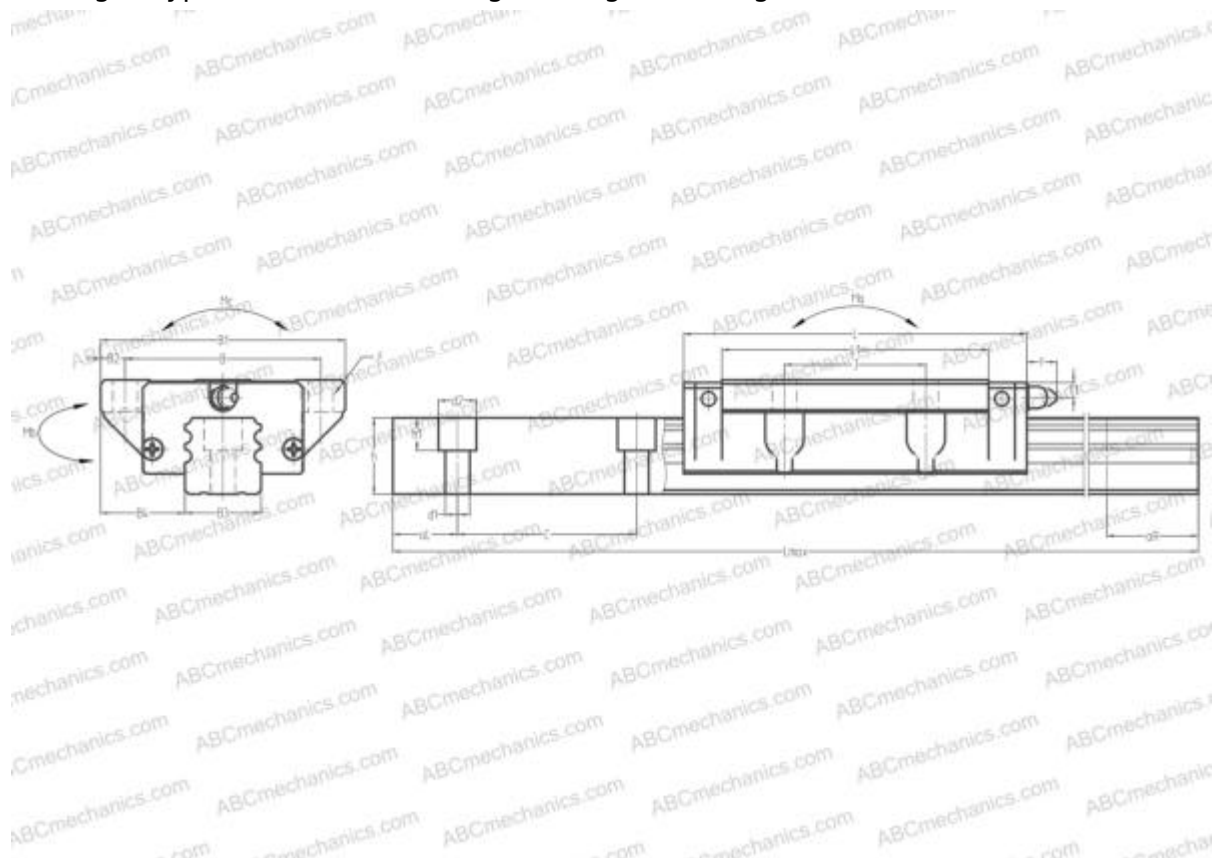

LRXG65 IKO

Linear guides

TYPE: Monorail guidance systems, Recirculating balls, Four directional iso-load carrying type, Super rigid type, Flanged type, Low, Ball slide length - long, Mounting bolt hole

Technical specification

DIMENSIONS, MM

B1	170,000
H	90,000
L	256,200
B	142,000
J	110,000
L1	207,000
B2	14,000
B3	63,000
B4	53,500
H1	76,000
H2	14,000
T	22,000
T1	19,000
f	13,000
C	150,000

DIMENSIONS, MM

d1	18,000
d2	26,000
h	55,000
h1	22,000
L max	3900,000
aL	35,000
aR	35,000
F	16x23

WEIGHT

Slide weight	15,500
Rail weight	25,900

MANUFACTURER

[IKO](#)

INTERCHANGE

ABC	LA65HL
NSK	LA65HL

INTERCHANGE

STAR