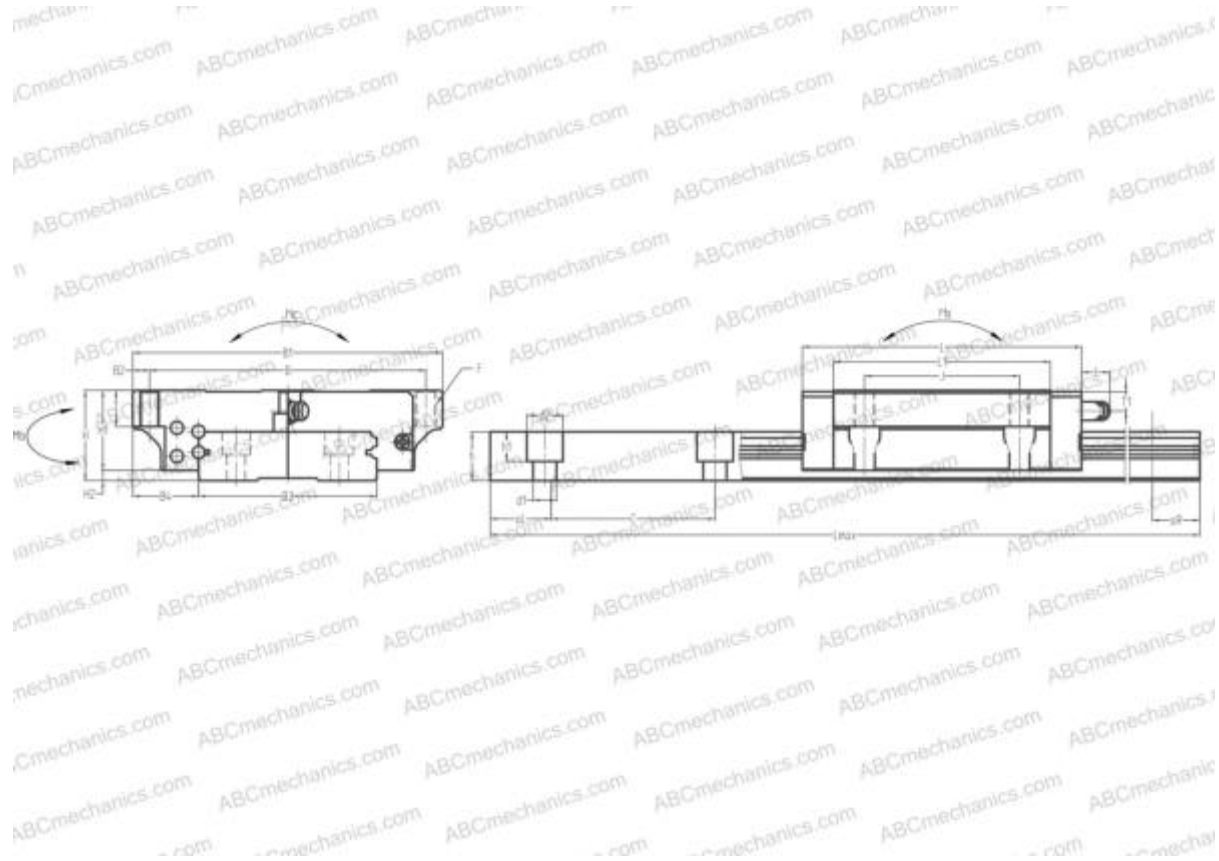

## LE05AL ABC

Linear guides

TYPE: Monorail guidance systems, Recirculating balls, Four directional iso-load carrying type, High moment load carrying type (Wide rail type), Square type, Low, Ball slide length - standard, Mounting tap

### Technical specification

#### DIMENSIONS, MM

B1	17,000
H	6,500
L	24,000
B	13,000
L1	17,000
D2	5,000
B2	2,000
B3	10,000
B4	3,500
H1	5,100
H2	1,400
C	20,000
d1	3,000
d2	5,000
h	4,000

#### DIMENSIONS, MM

h1	1,600
L max	150,000
aL	7,500
aR	7,500
F	M2.5x0.45x2