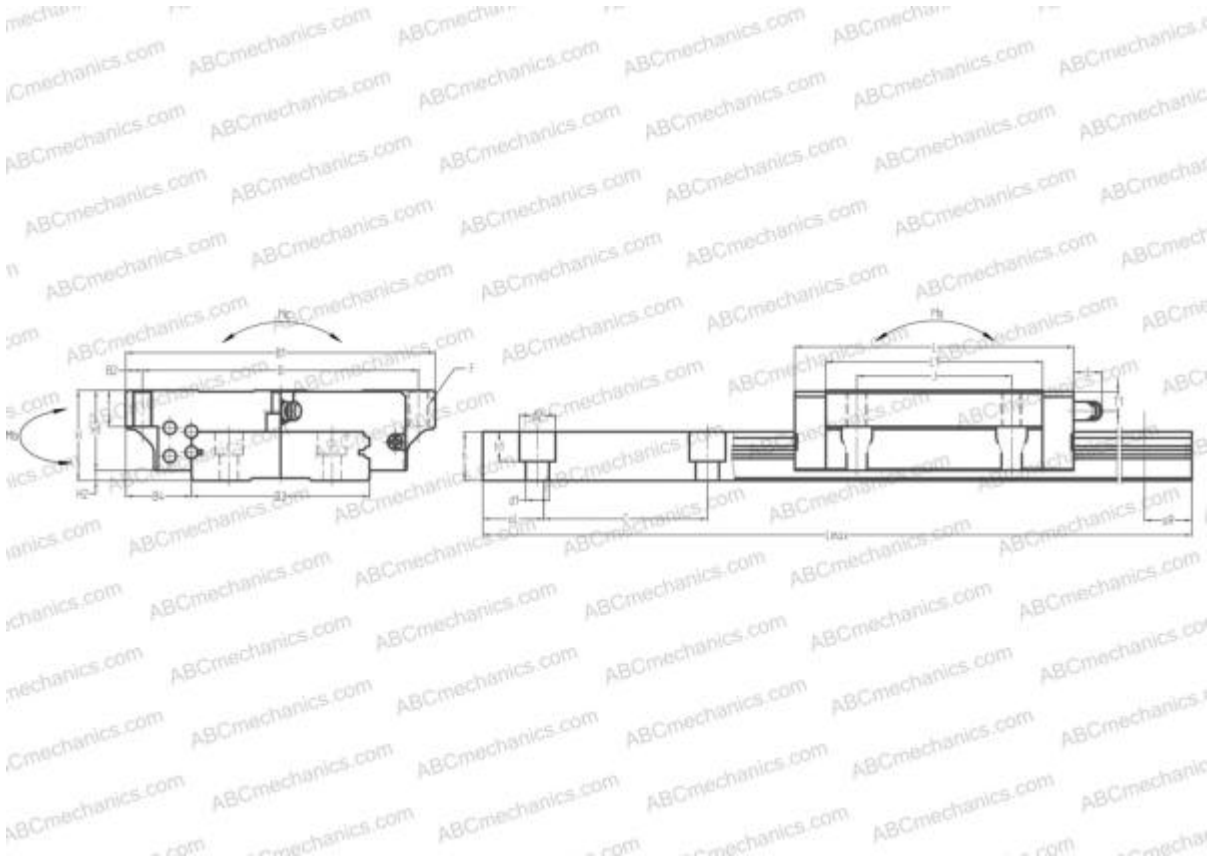

## LE07TL ABC

Linear guides

TYPE: Monorail guidance systems, Recirculating balls, Four directional iso-load carrying type, High moment load carrying type (Wide rail type), Square type, Low, Ball slide length - standard, Mounting tap

### Technical specification

## DIMENSIONS, MM

B1	25,000
H	9,000
L	31,000
B	19,000
J	10,000
L1	21,200
D2	7,000
B2	3,000
B3	14,000
B4	5,500
H1	7,000
H2	2,000
C	30,000
d1	3,500
d2	6,000

## DIMENSIONS, MM

h	5,200
h1	3,200
L max	600,000
aL	10,000
aR	10,000
F	M3x0.5x3