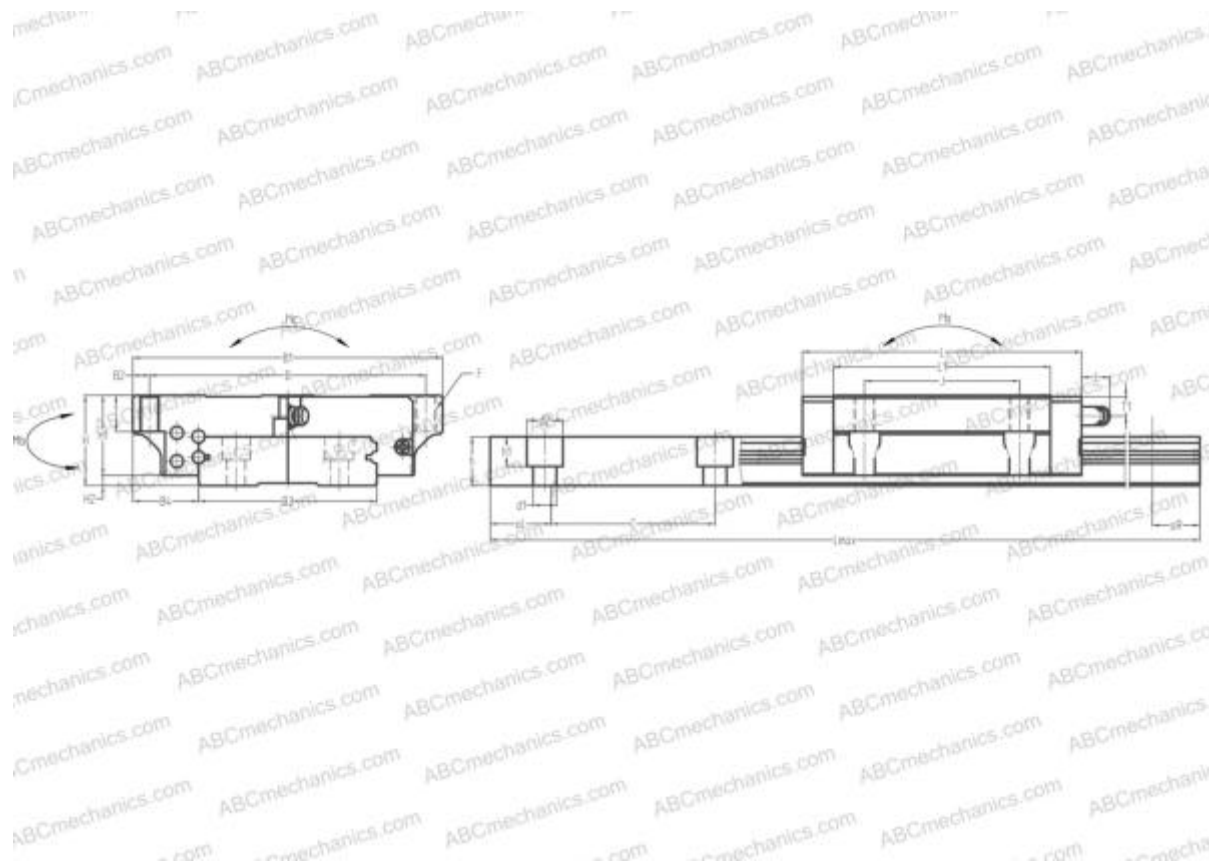

## LE09AR ABC

Linear guides

TYPE: Monorail guidance systems, Recirculating balls, Four directional iso-load carrying type, High moment load carrying type (Wide rail type), Square type, Low, Ball slide length - standard, Mounting tap

### Technical specification

#### DIMENSIONS, MM

B1	30,000
H	12,000
L	39,800
B	21,000
J	12,000
L1	27,600
D2	9,000
B2	4,500
B3	18,000
B4	6,000
H1	8,000
H2	4,000
C	30,000
d1	3,500
d2	6,000

#### DIMENSIONS, MM

h	7,500
h1	4,500
L max	800,000
aL	10,000
aR	10,000
F	M2.6x0.45x3