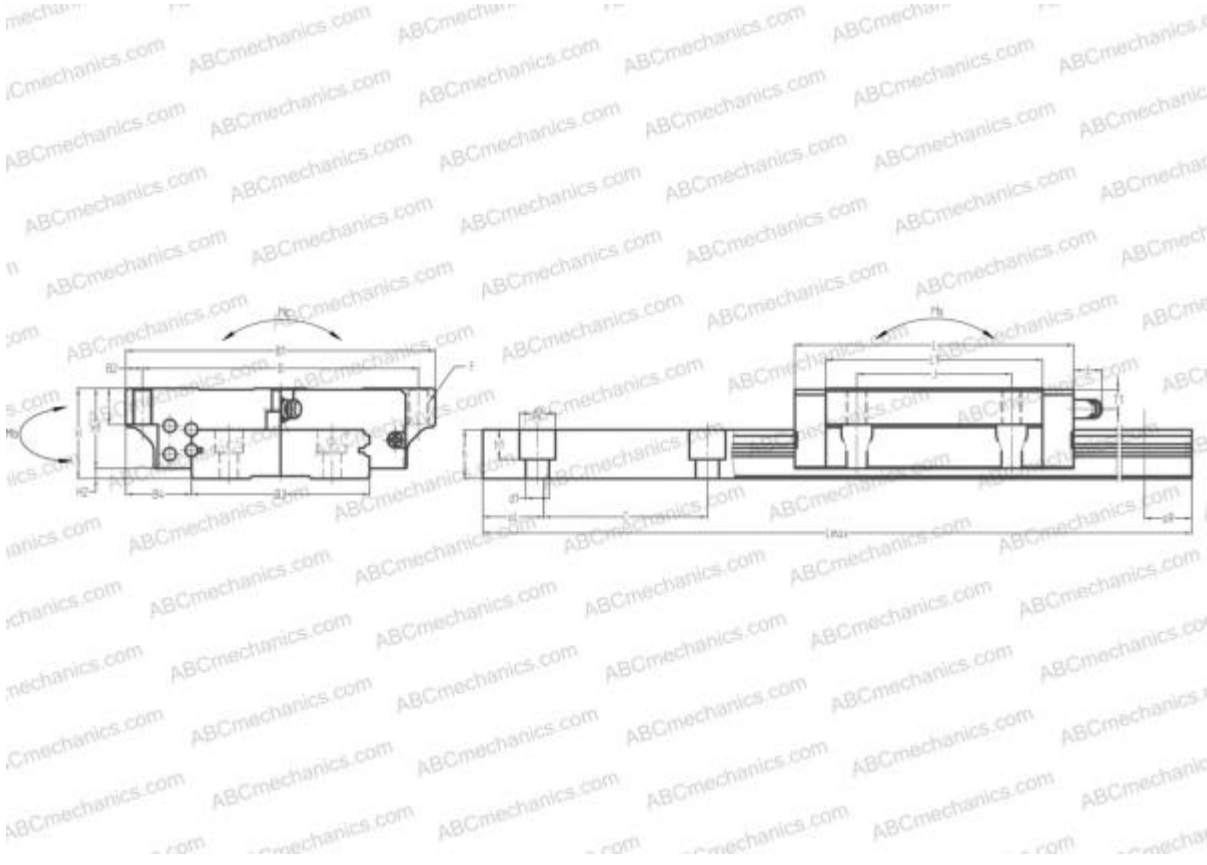

## SEBS 9WA NB

Linear guides

TYPE: Monorail guidance systems, Recirculating balls, Four directional iso-load carrying type, High moment load carrying type (Wide rail type), Square type, Low, Ball slide length - standard, Mounting tap

### Technical specification

## DIMENSIONS, MM

B1	30,000
H	12,000
L	39,800
B	21,000
J	12,000
L1	27,600
D2	9,000
B2	4,500
B3	18,000
B4	6,000
H1	8,000
H2	4,000
C	30,000
d1	3,500
d2	6,000

## DIMENSIONS, MM

h	7,500
h1	4,500
L max	800,000
aL	10,000
aR	10,000
F	M3x0.5x3